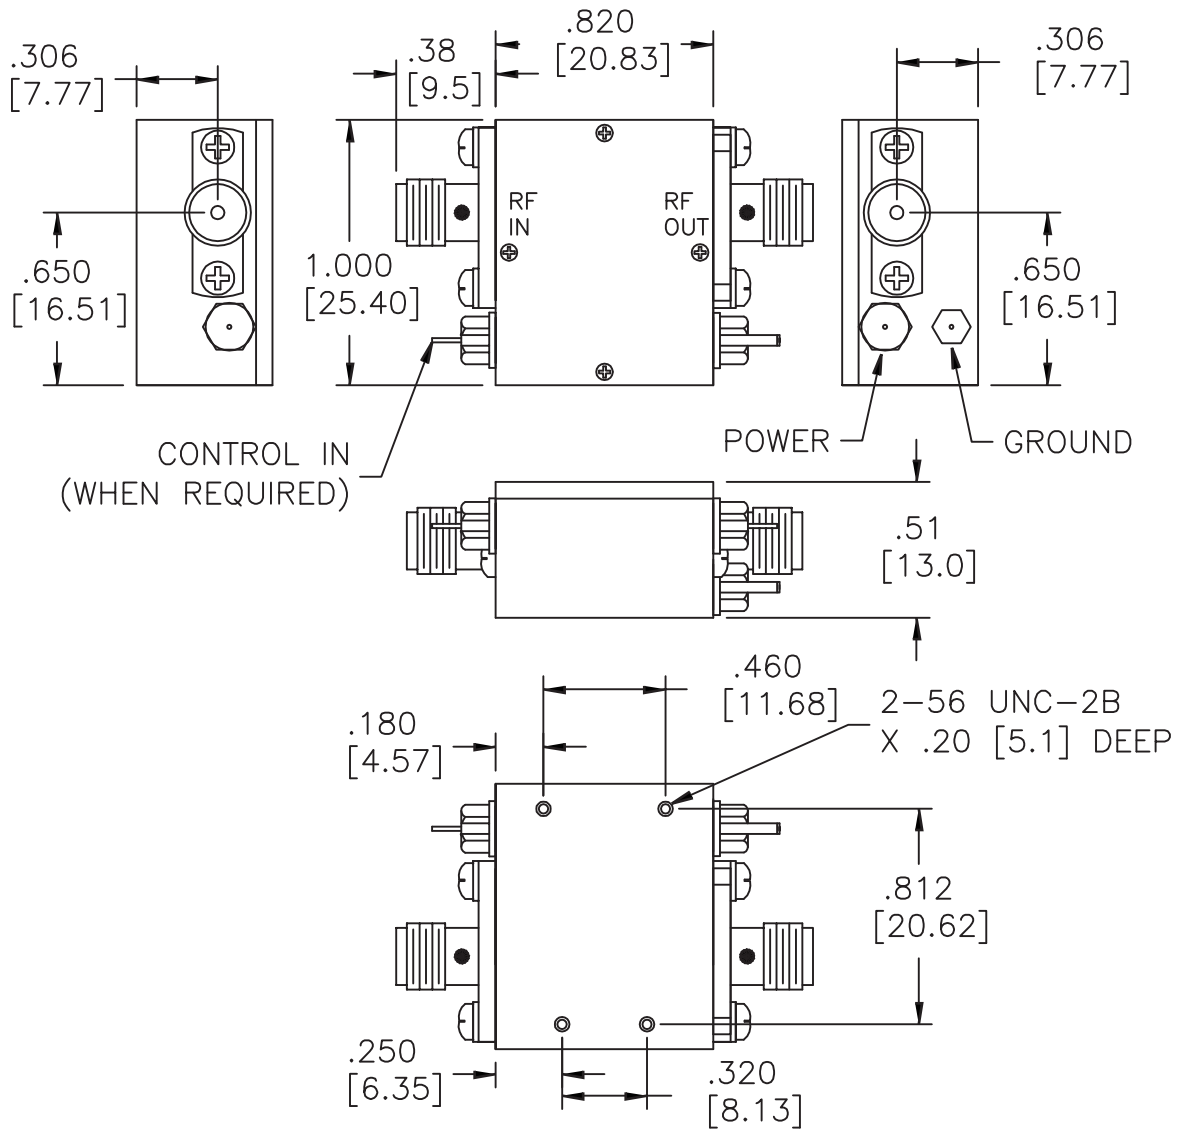

CougarPak™ (SMA) Attenuator

(single-stage)

SM-45 Amplifier Package Voltage Controlled Attenuator

SMT0-8B Attenuator Package

TC-1A

TO-8F Attenuator Package

TO-8H Attenuator Package

TO-8 Linearized Attenuator Package

TO-8 Attenuator SMA Case