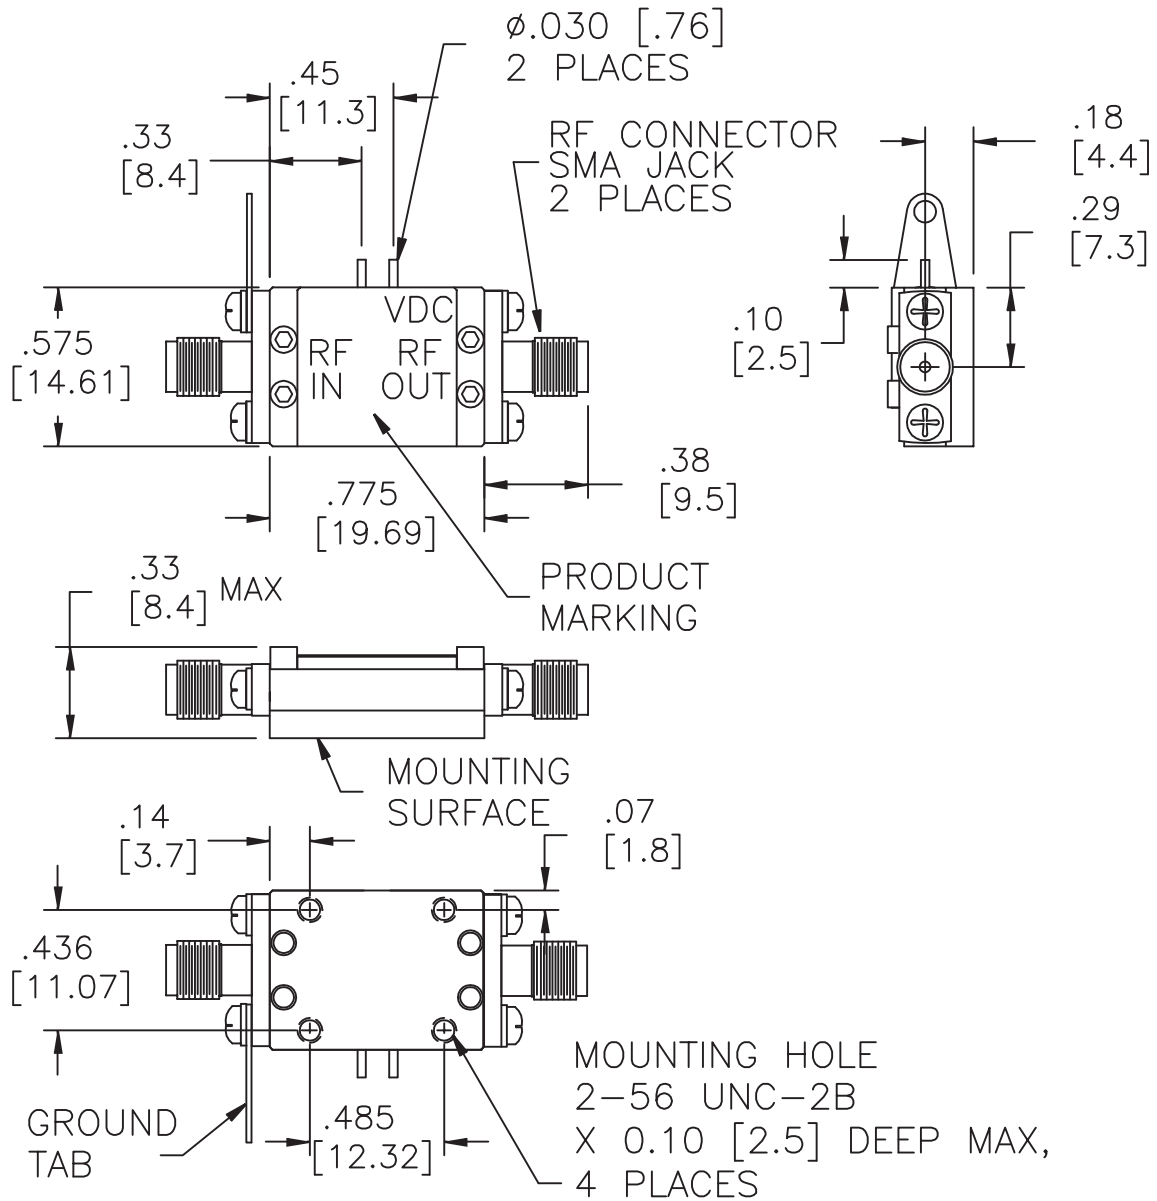

CougarPak™ (SMA) Attenuator

(single-stage)

SM-45 Amplifier Package Voltage Controlled Attenuator

SMT0-8B Attenuator Package

TC-1A

TO-8F Attenuator Package

TO-8H Attenuator Package

TO-8 Linearized Attenuator Package

TO-8 Attenuator SMA Case