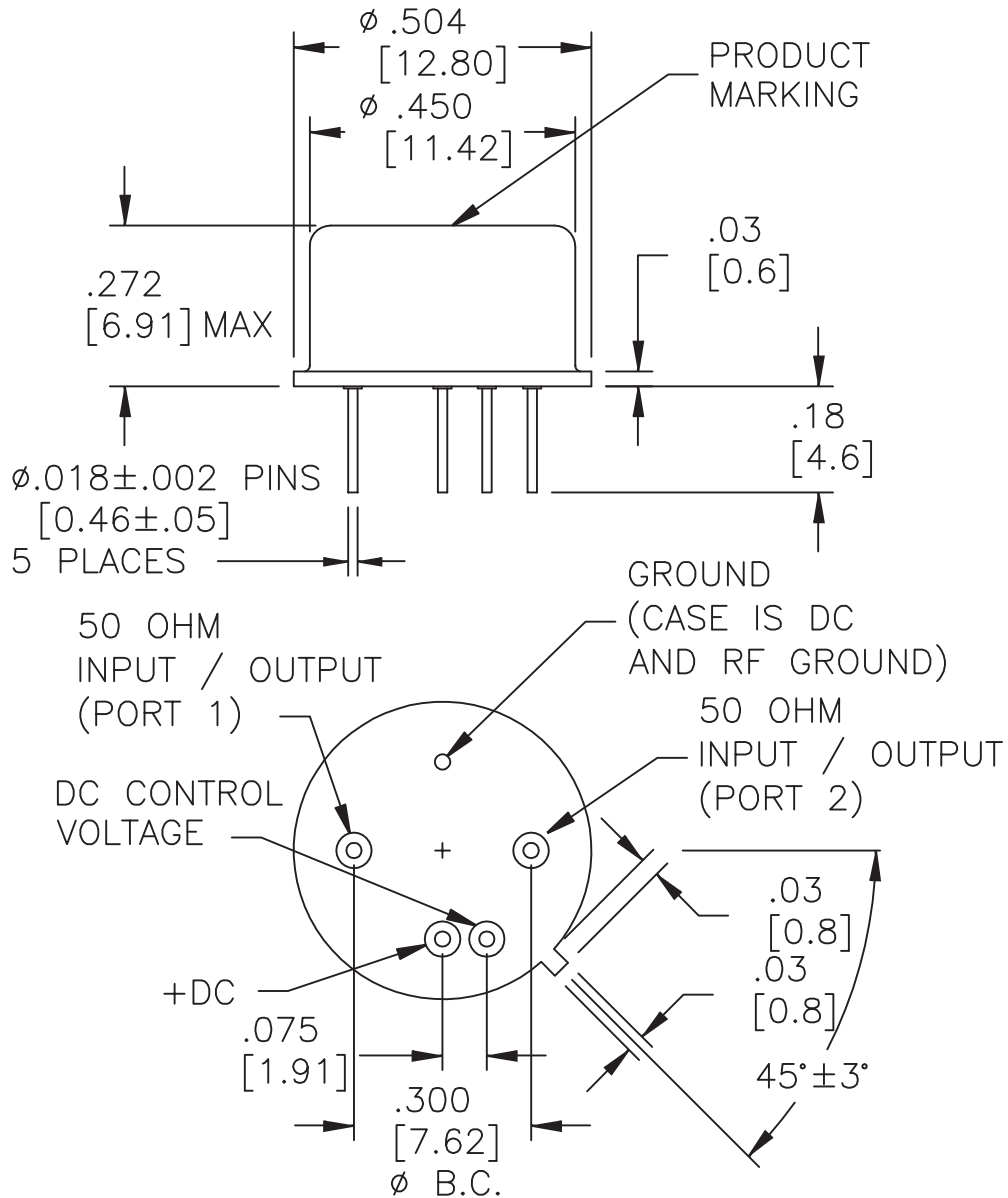

CougarPak™ (SMA) Attenuator

(single-stage)

SM-45 Amplifier Package Voltage Controlled Attenuator

SMT0-8B Attenuator Package

TC-1A

TO-8F Attenuator Package

TO-8H Attenuator Package

TO-8 Linearized Attenuator Package

TO-8 Attenuator SMA Case