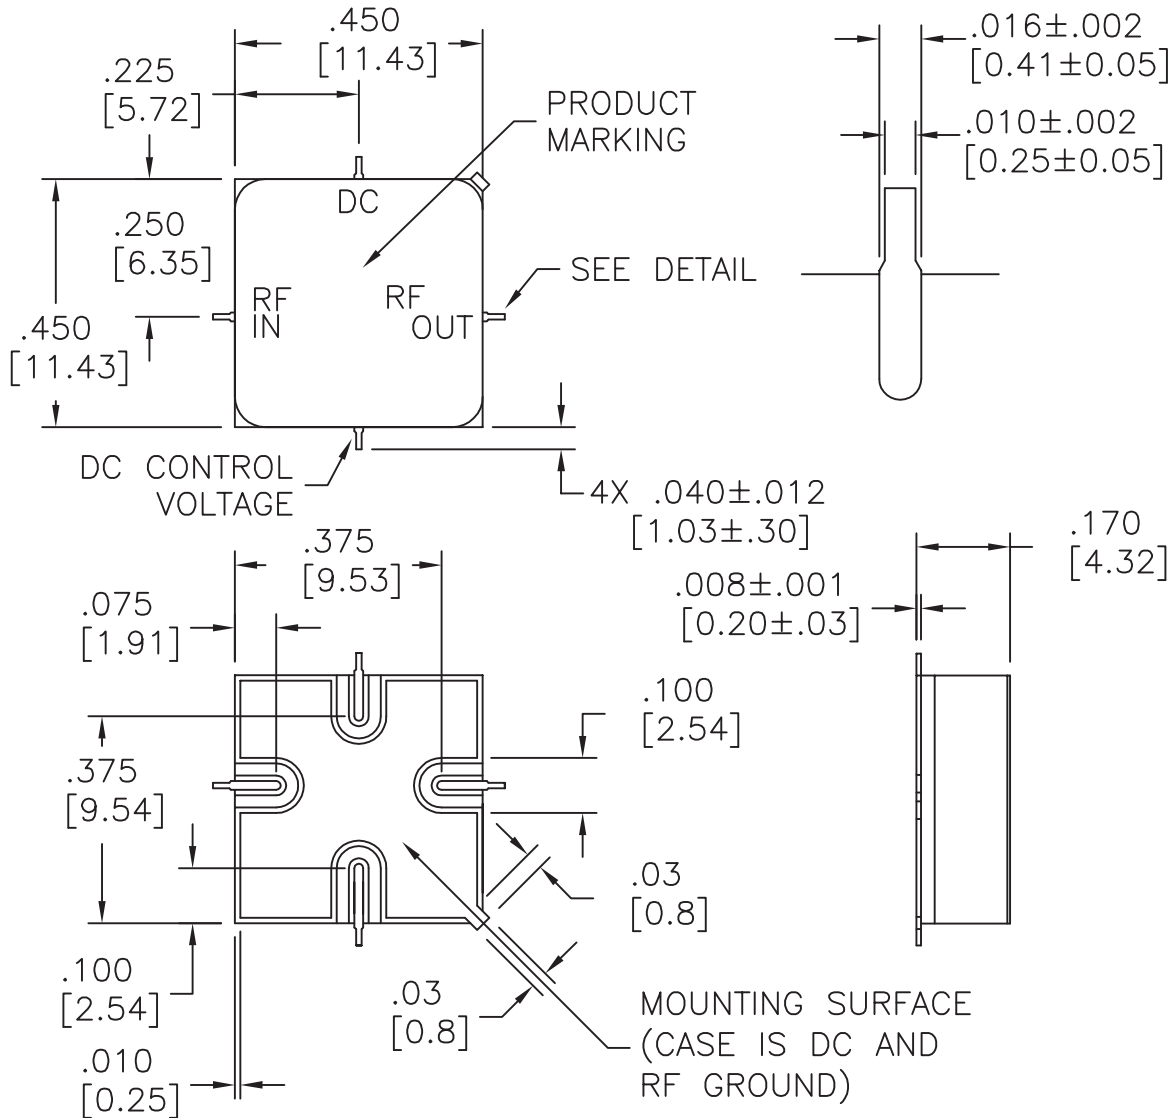

CougarPak™ (SMA) Attenuator

(single-stage)

SM-45 Amplifier Package Voltage Controlled Attenuator

SMT0-8B Attenuator Package

TC-1A

TO-8F Attenuator Package

TO-8H Attenuator Package

TO-8 Linearized Attenuator Package

TO-8 Attenuator SMA Case