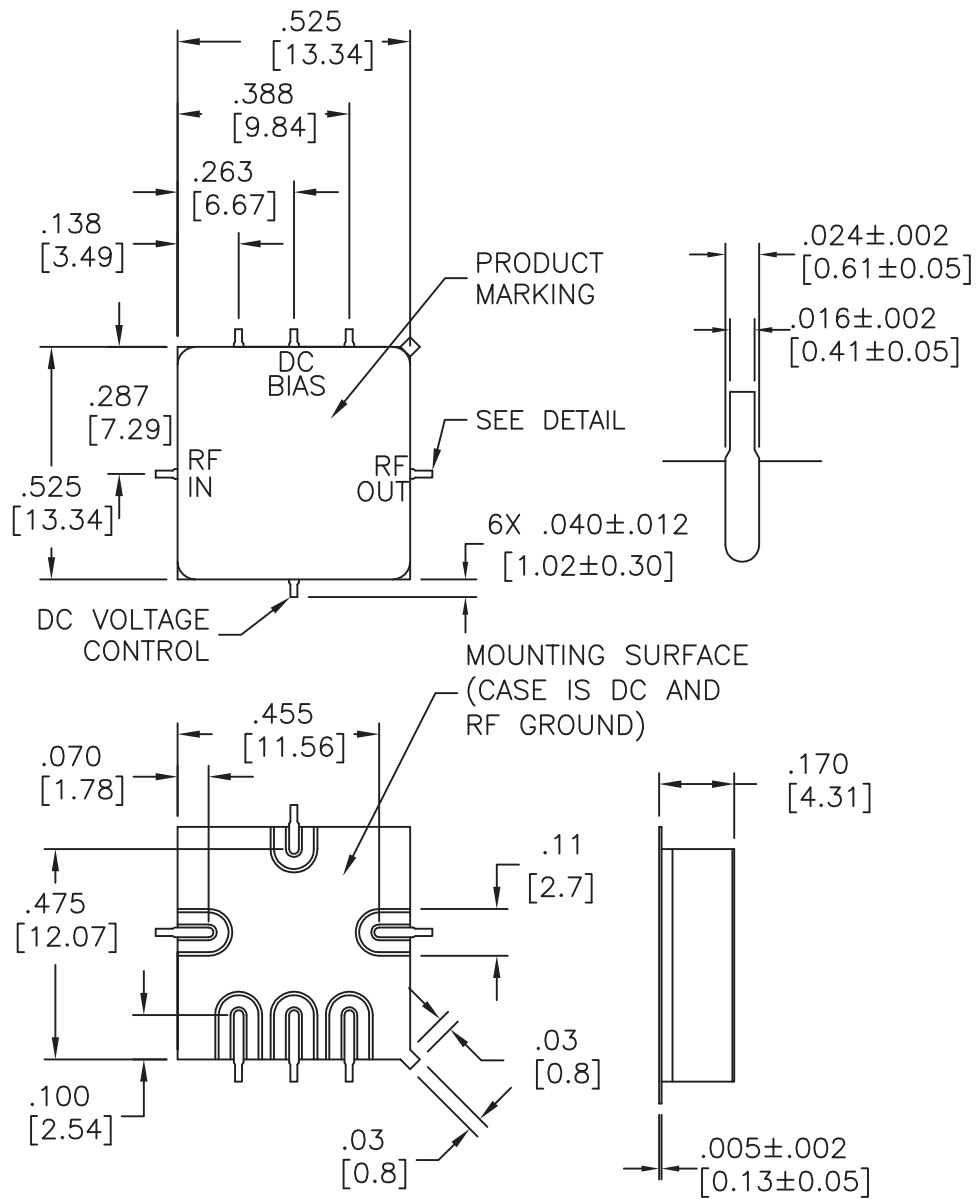

CougarPak™ (SMA) Attenuator

(single-stage)

SM-45 Amplifier Package Voltage Controlled Attenuator

SMT0-8B Attenuator Package

TC-1A

TO-8F Attenuator Package

TO-8H Attenuator Package

TO-8 Linearized Attenuator Package

TO-8 Attenuator SMA Case