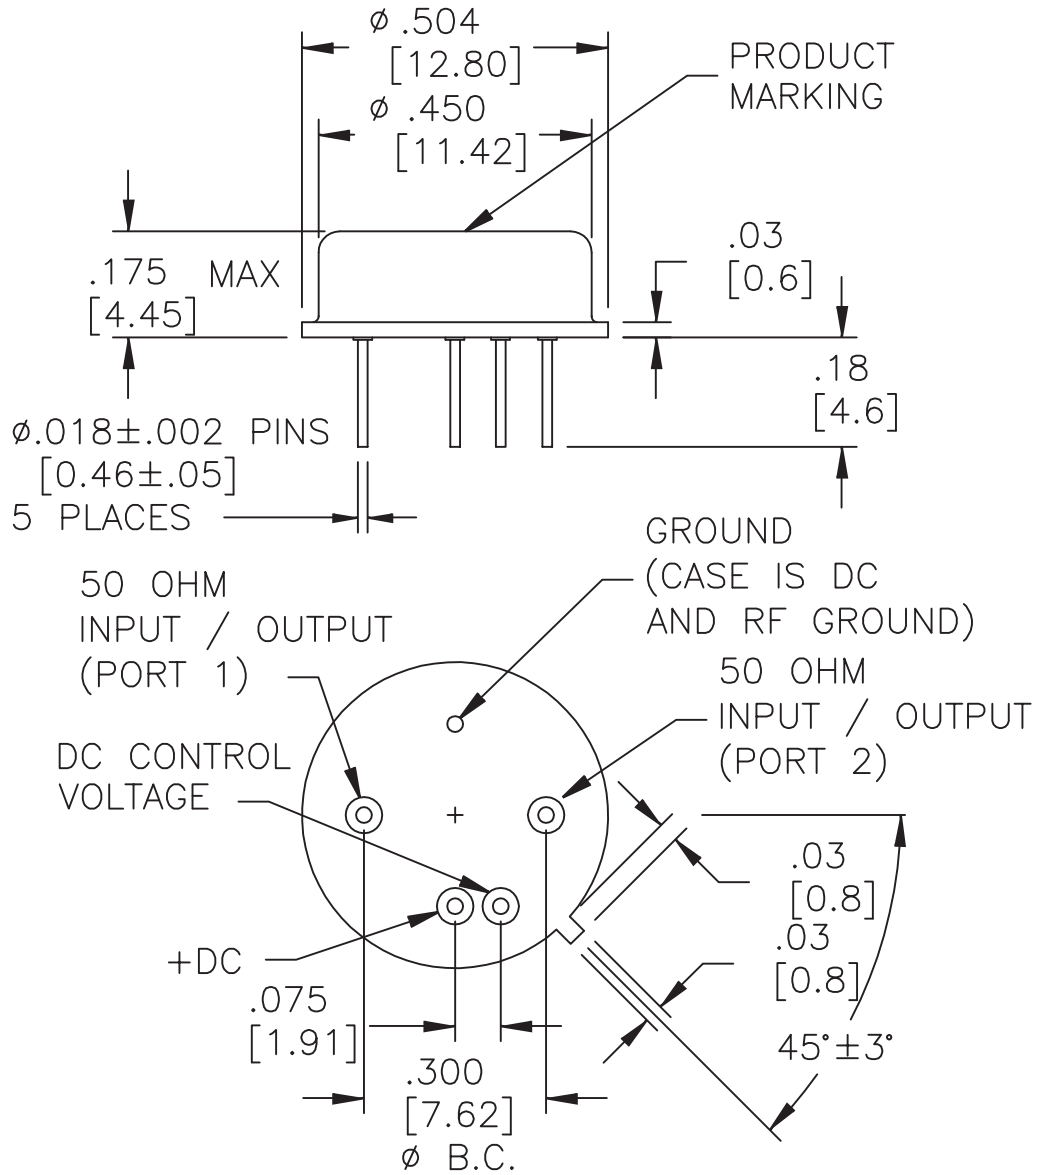

CougarPak™ (SMA) Attenuator

(single-stage)

SM-45 Amplifier Package Voltage Controlled Attenuator

SMT0-8B Attenuator Package

TC-1A

TO-8F Attenuator Package

TO-8H Attenuator Package

TO-8 Linearized Attenuator Package

TO-8 Attenuator SMA Case