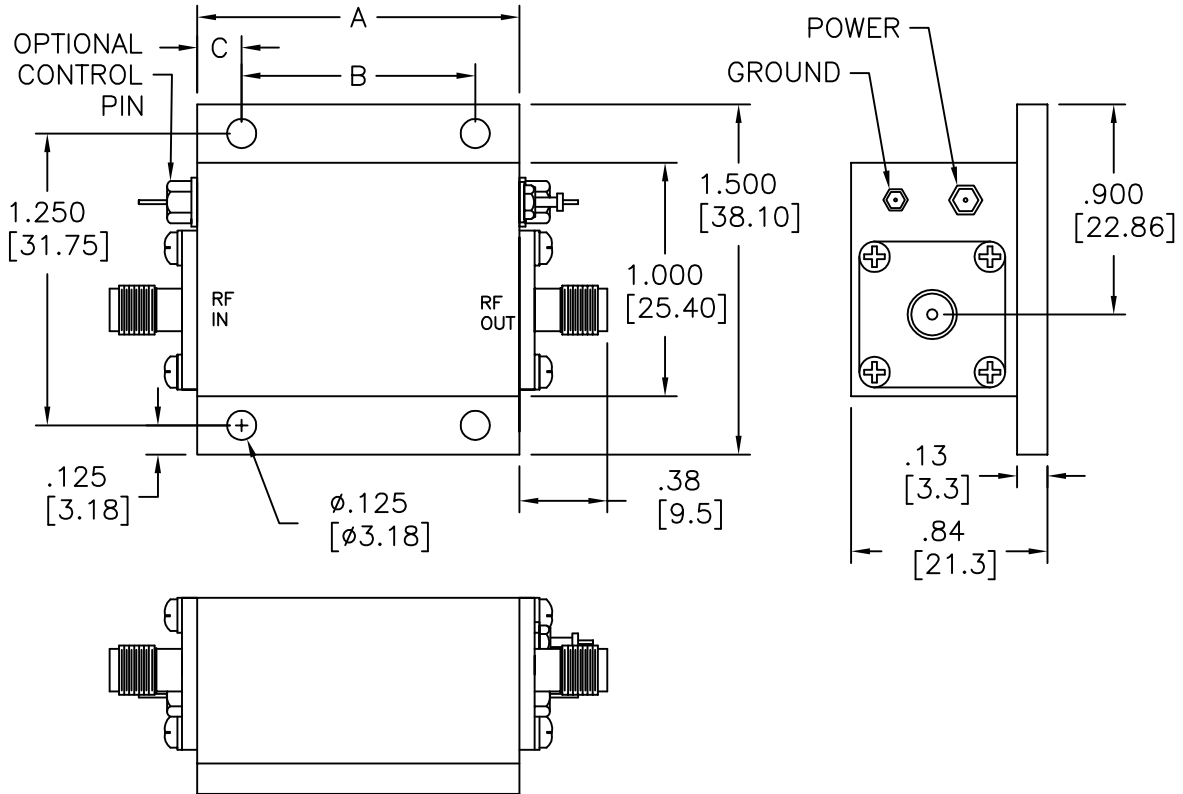

TC-2, TC-4

PACKAGE	DIM "A"	DIM "B"	DIM "C"
TC-2	1.380 [35.05]	1.000 [25.40]	.190 [4.83]
TC-4	2.410 [61.21]	2.000 [50.80]	.205 [5.21]