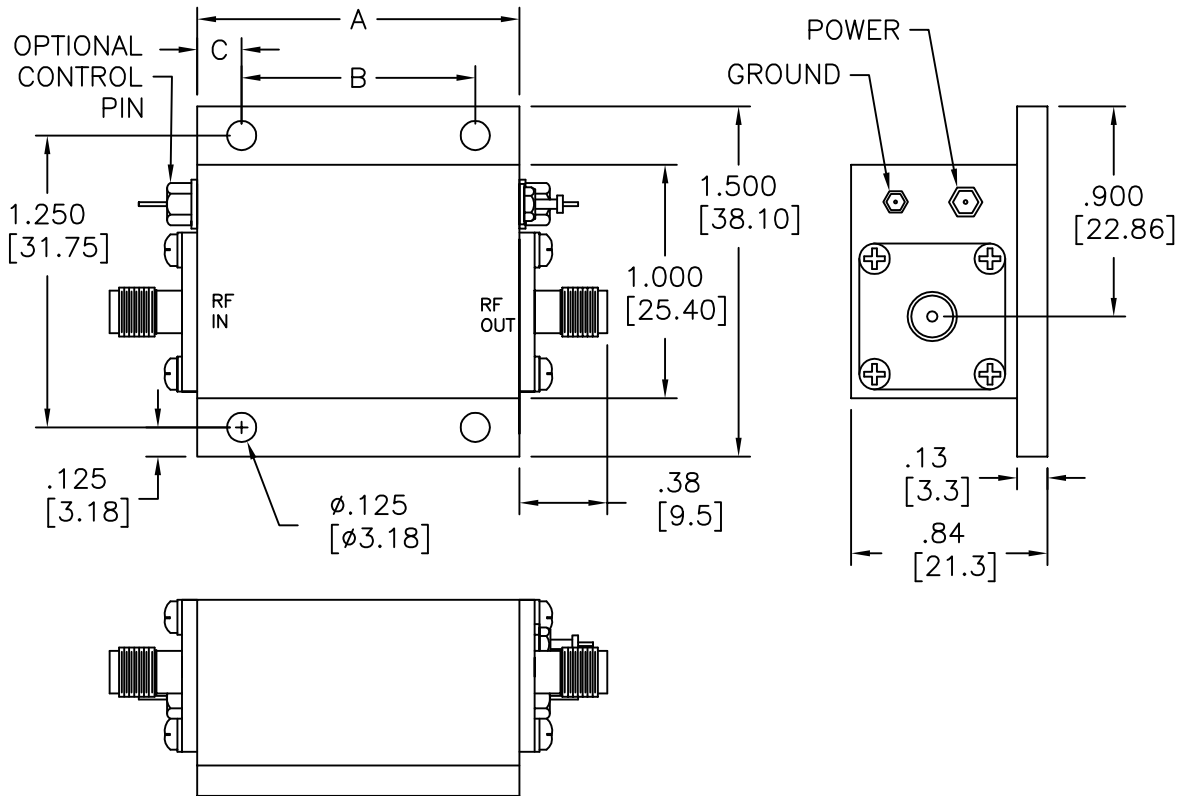

(three- and four-stage)

SM-38 Amplifier Package

SMT0-8 Amplifier Package

SMT0-8B Amplifier Package

TC-1A

TC-2, TC-4

PACKAGE	DIM "A"	DIM "B"	DIM "C"
TC-2	1.380 [35.05]	1.000 [25.40]	.190 [4.83]
TC-4	2.410 [61.21]	2.000 [50.80]	.205 [5.21]