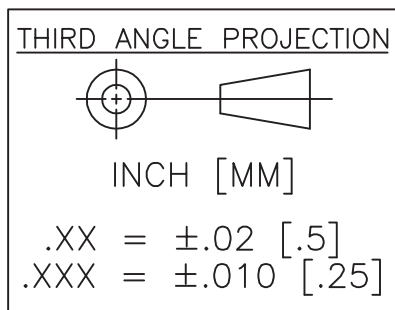

PowerPak™ SMA Case (two-stage)