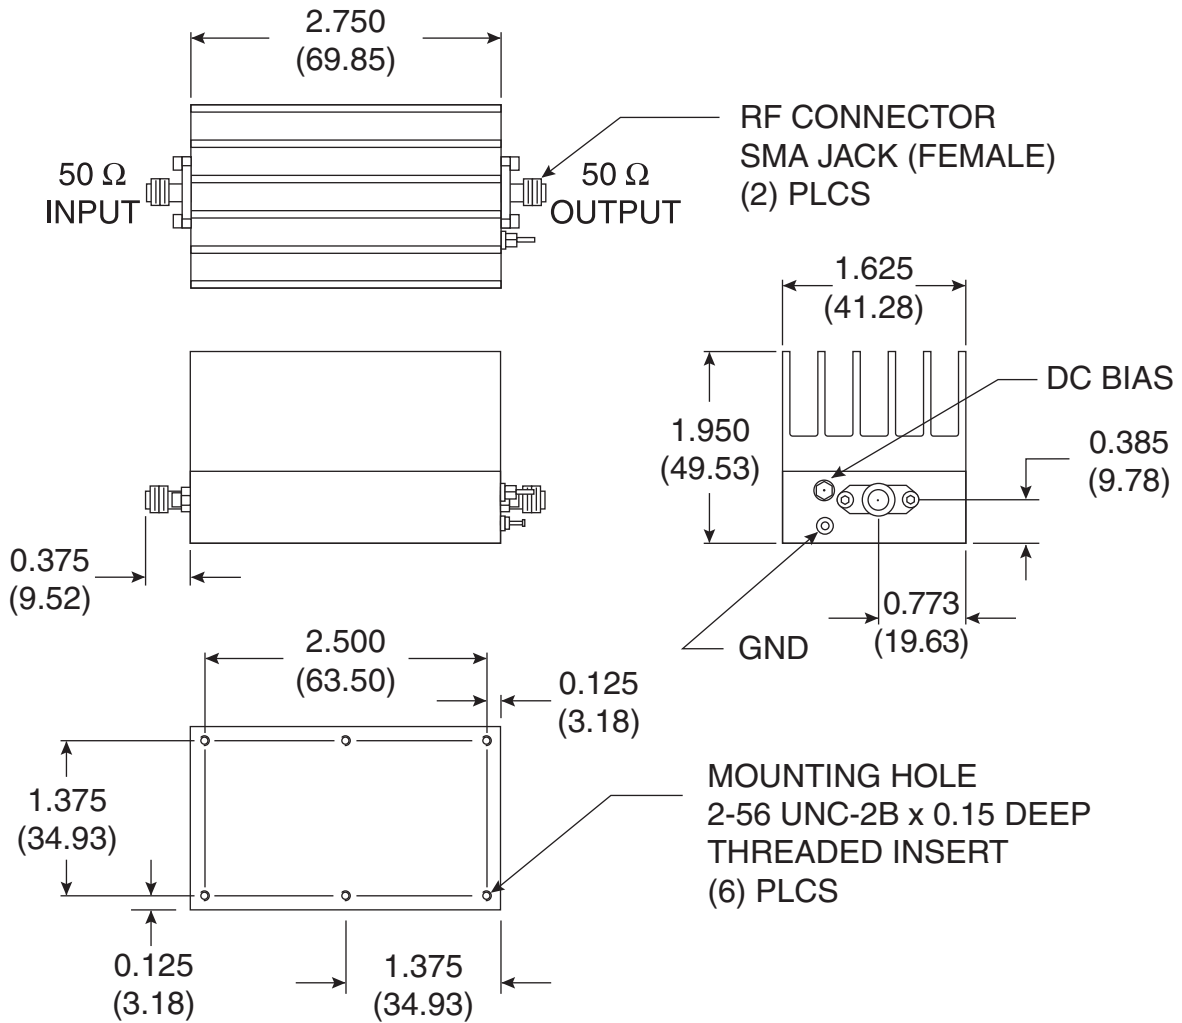

CougarPak™ CPR

(one-stage)

Flatpack (10-pin Gullwing)

PIN 1,2,4,5, 6,7, AND 9 HAVE NO CURRENT.

6 Leaded High Frequency Package

High Frequency CougarPak™ (SMA)

(single-stage)

PowerPak™ SMA Case

(three- and four-stage)

SM-38 Amplifier Package

SMT0-8 Amplifier Package

SMT0-8B Amplifier Package

TC-1A

TC-2, TC-4

PACKAGE	DIM "A"	DIM "B"	DIM "C"
TC-2	1.380 [35.05]	1.000 [25.40]	.190 [4.83]
TC-4	2.410 [61.21]	2.000 [50.80]	.205 [5.21]

TO-3 Amplifier Package

TO-8 Amplifier SMA Case

(two-stage)

TO-8 Amplifier SMA Case

(three- and four-stage)

TO-8, TO-8H Amplifier SMA Case

PACKAGE	DIM. A	DIM. B
TO-8	0.310 (7.87)	0.500 (12.70)
TO-8H	0.375 (9.53)	0.565 (14.35)