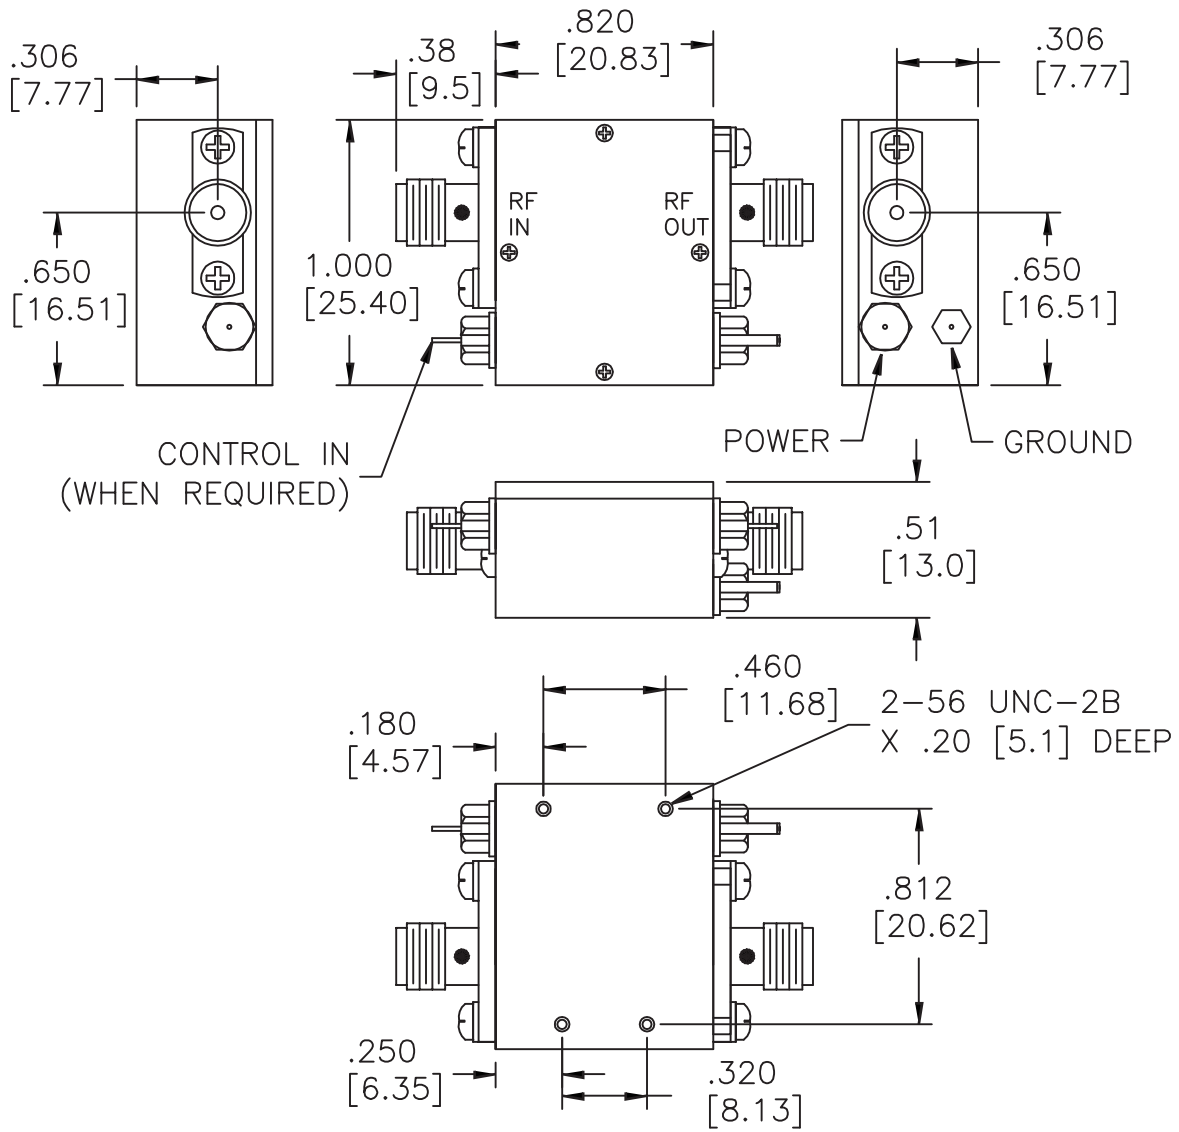

(three- and four-stage)

SM-38 Amplifier Package

SMT0-8 Amplifier Package

SMT0-8B Amplifier Package

TC-1A

TC-2, TC-4

PACKAGE	DIM "A"	DIM "B"	DIM "C"
TC-2	1.380 [35.05]	1.000 [25.40]	.190 [4.83]
TC-4	2.410 [61.21]	2.000 [50.80]	.205 [5.21]