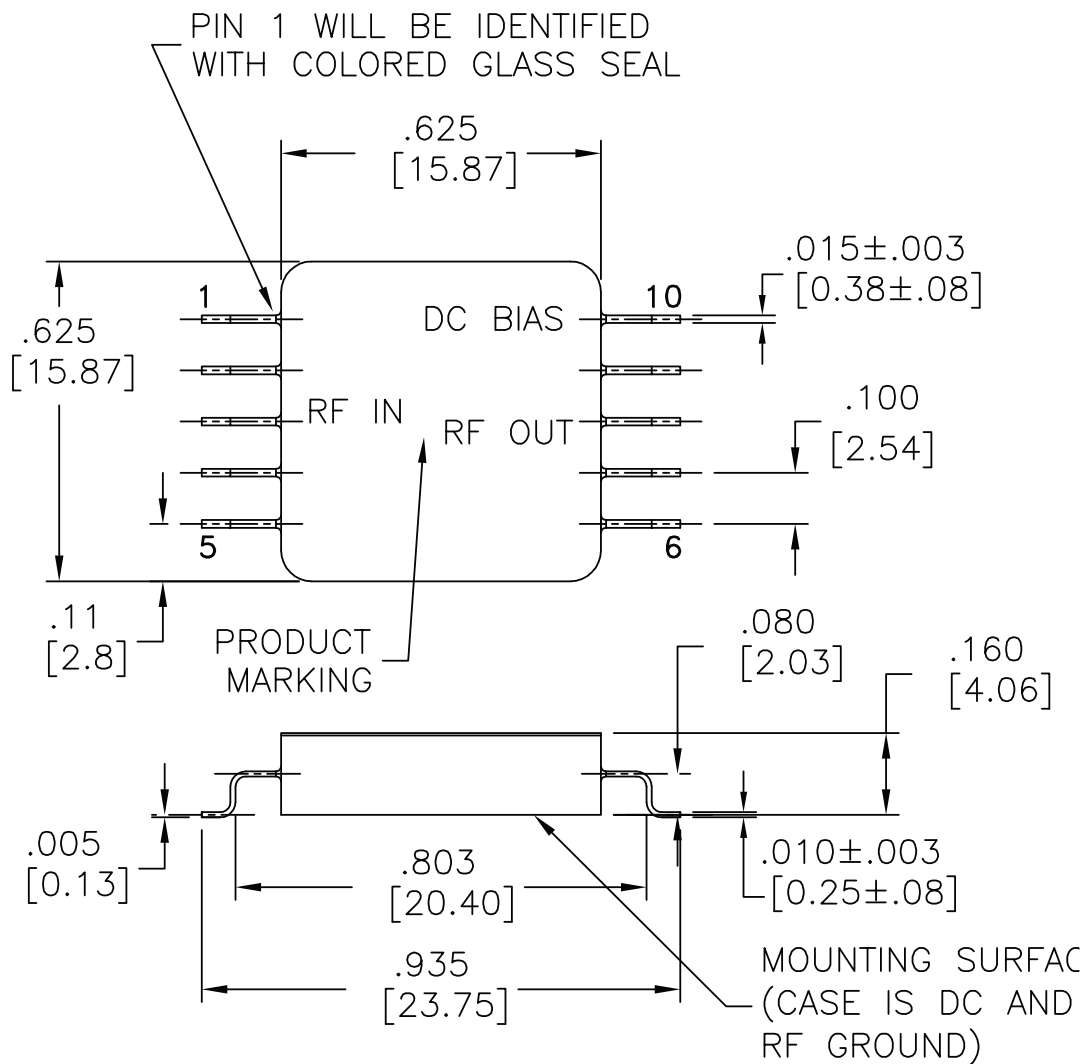

PowerPak™ SMA Case (two-stage)

70 MIL Transistor Package

CougarPak™ (SMA)

(single-stage)

CougarPak™ (SMA)

(two-stage)

CougarPak™ (SMA)

(three-stage)

CougarPak™ CPR

(one-stage)

Flatpack (10-pin Gullwing)

PIN 1,2,4,5, 6,7, AND 9 HAVE NO CURRENT.

6 Leaded High Frequency Package

High Frequency CougarPak™ (SMA)

(single-stage)

PowerPak™ SMA Case

(three- and four-stage)

SM-38 Amplifier Package

SMT0-8 Amplifier Package

SMT0-8B Amplifier Package

TC-1A

TC-2, TC-4

PACKAGE	DIM "A"	DIM "B"	DIM "C"
TC-2	1.380 [35.05]	1.000 [25.40]	.190 [4.83]
TC-4	2.410 [61.21]	2.000 [50.80]	.205 [5.21]

TO-3 Amplifier Package

TO-8 Amplifier SMA Case

(two-stage)

TO-8 Amplifier SMA Case

(three- and four-stage)

TO-8, TO-8H Amplifier SMA Case

PACKAGE	DIM. A	DIM. B
TO-8	0.310 (7.87)	0.500 (12.70)
TO-8H	0.375 (9.53)	0.565 (14.35)