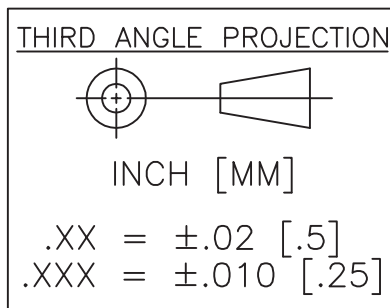

TO-8 Amplifier SMA Case

(two-stage)