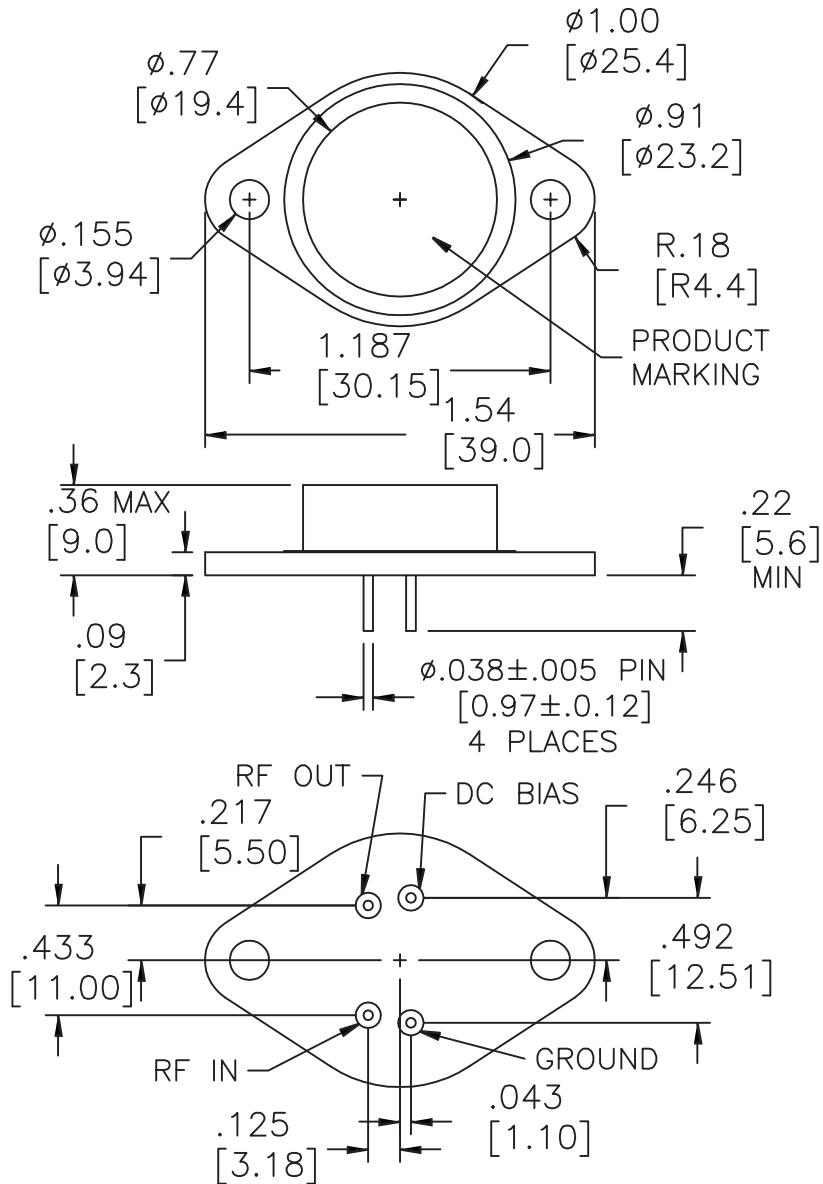

(three- and four-stage)

SM-38 Amplifier Package

SMT0-8 Amplifier Package

SMT0-8B Amplifier Package

TC-1A

TC-2, TC-4

PACKAGE	DIM "A"	DIM "B"	DIM "C"
TC-2	1.380 [35.05]	1.000 [25.40]	.190 [4.83]
TC-4	2.410 [61.21]	2.000 [50.80]	.205 [5.21]

TO-3 Amplifier Package

TO-8 Amplifier SMA Case

(two-stage)

TO-8 Amplifier SMA Case

(three- and four-stage)

TO-8, TO-8H Amplifier SMA Case

PACKAGE	DIM. A	DIM. B
TO-8	0.310 (7.87)	0.500 (12.70)
TO-8H	0.375 (9.53)	0.565 (14.35)