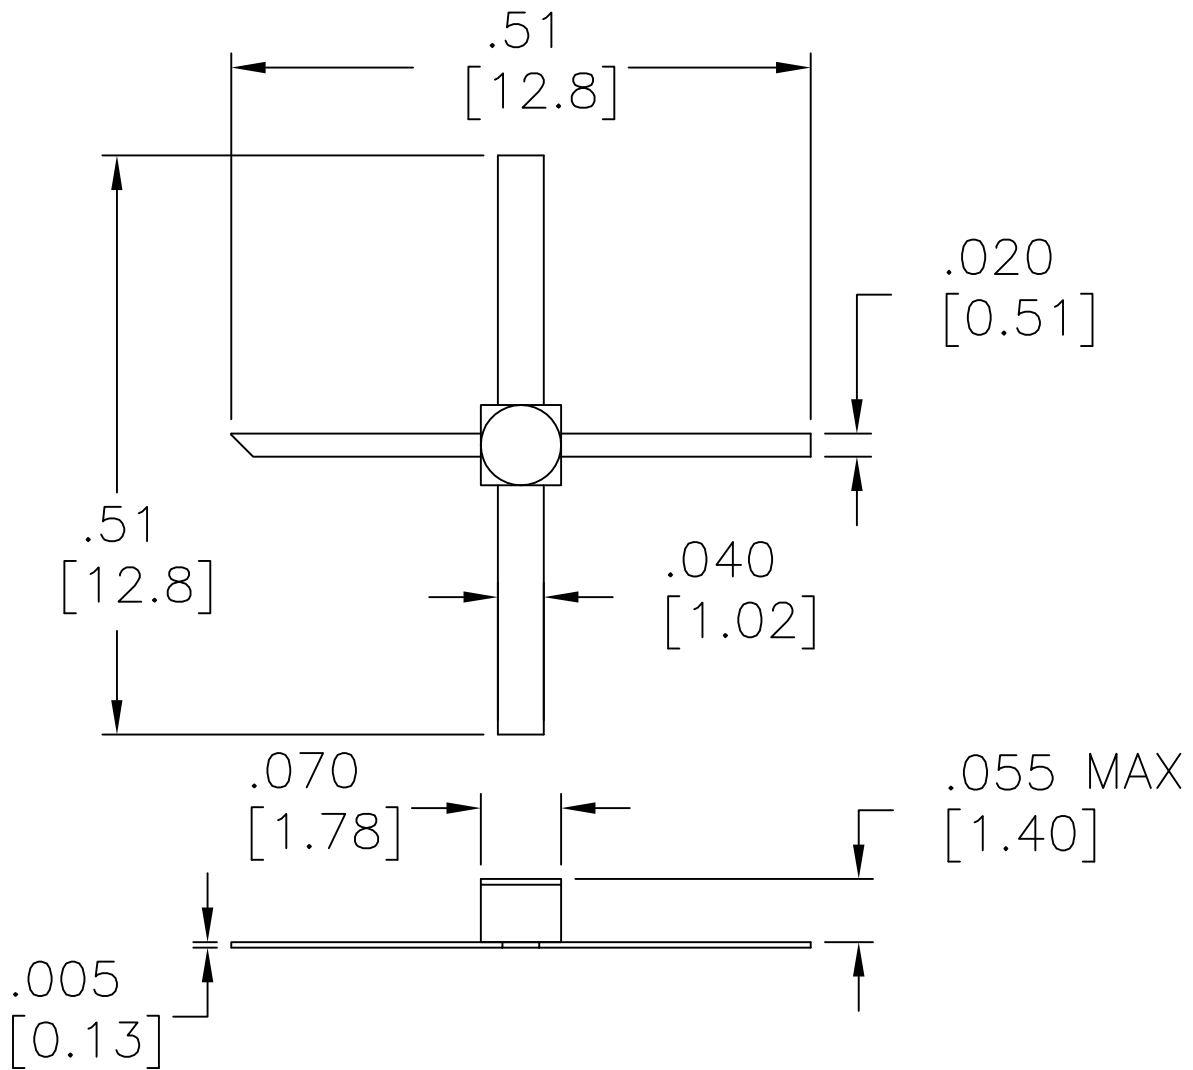

PowerPak™ SMA Case (two-stage)

70 MIL Transistor Package

CougarPak™ (SMA)

(single-stage)

CougarPak™ (SMA)

(two-stage)

CougarPak™ (SMA)

(three-stage)

CougarPak™ CPR

(one-stage)

Flatpack (10-pin Gullwing)

PIN 1,2,4,5, 6,7, AND 9 HAVE NO CURRENT.

6 Leaded High Frequency Package

High Frequency CougarPak™ (SMA)

(single-stage)

PowerPak™ SMA Case

(three- and four-stage)

SM-38 Amplifier Package

SMT0-8 Amplifier Package

SMT0-8B Amplifier Package

TC-1A

TC-2, TC-4

PACKAGE	DIM "A"	DIM "B"	DIM "C"
TC-2	1.380 [35.05]	1.000 [25.40]	.190 [4.83]
TC-4	2.410 [61.21]	2.000 [50.80]	.205 [5.21]

TO-3 Amplifier Package

TO-8 Amplifier SMA Case

(two-stage)

TO-8 Amplifier SMA Case

(three- and four-stage)

TO-8, TO-8H Amplifier SMA Case

PACKAGE	DIM. A	DIM. B
TO-8	0.310 (7.87)	0.500 (12.70)
TO-8H	0.375 (9.53)	0.565 (14.35)