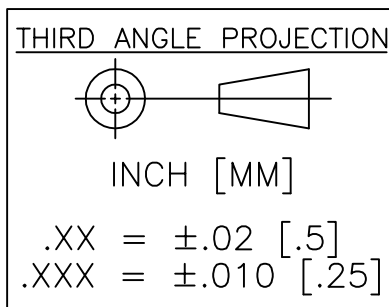

CougarPak™ (SMA)

(single-stage)