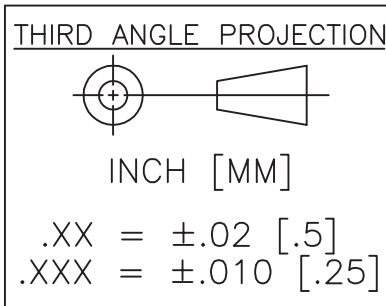

High Frequency CougarPak™ (SMA)

(single-stage)