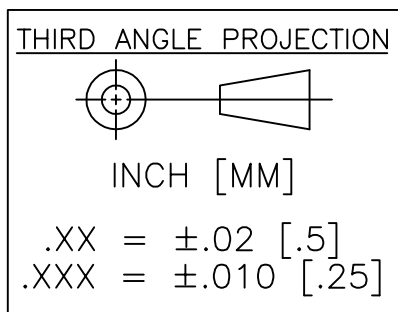

CougarPak™ (SMA)

(three-stage)