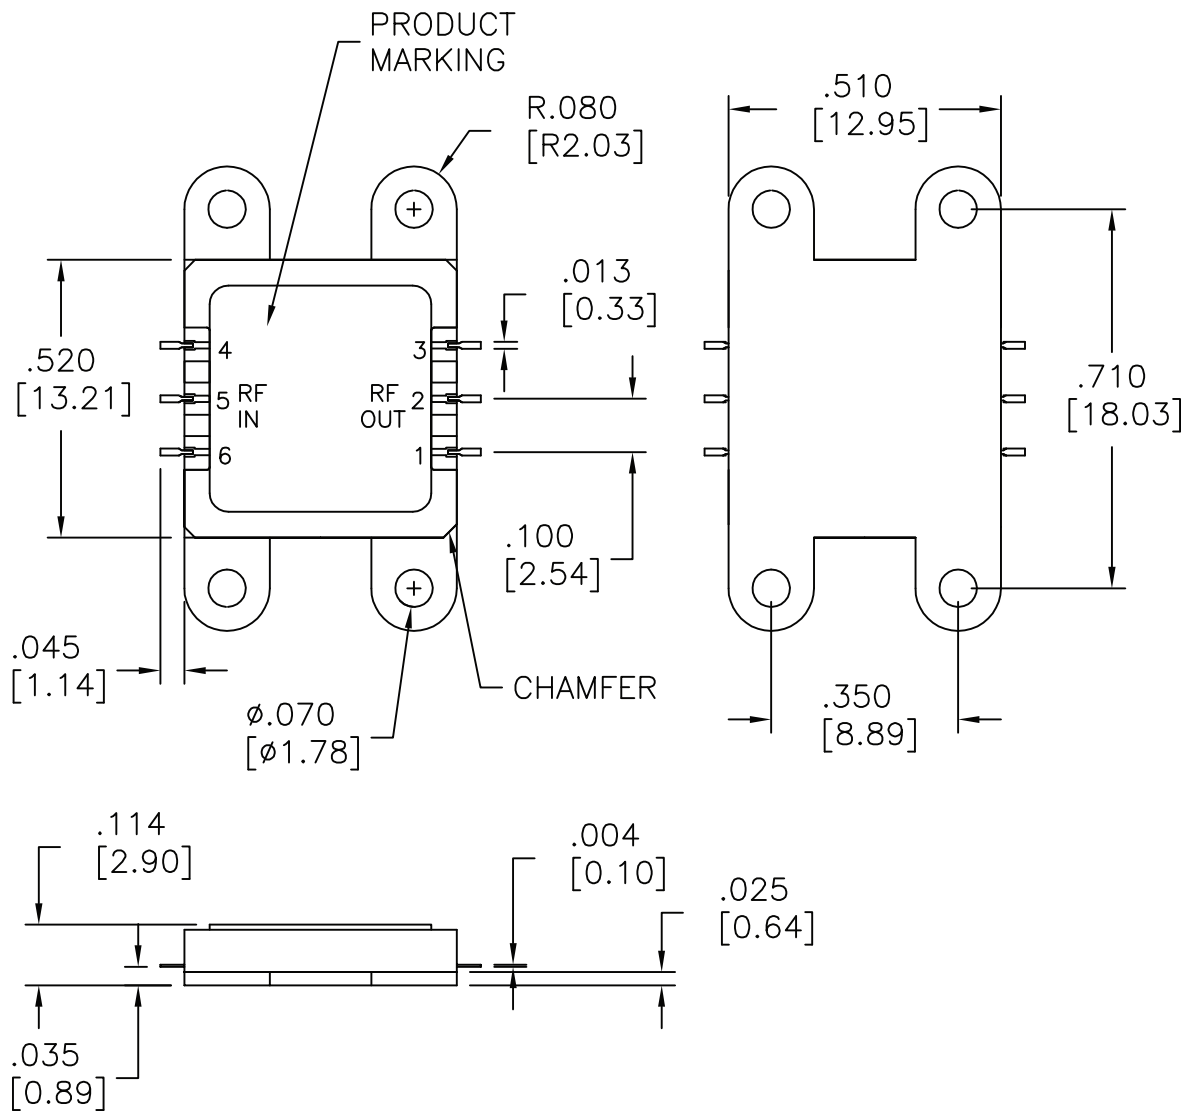

CougarPak™ CPR

(one-stage)

Flatpack (10-pin Gullwing)

PIN 1,2,4,5, 6,7, AND 9 HAVE NO CURRENT.

6 Leaded High Frequency Package

High Frequency CougarPak™ (SMA)

(single-stage)

PowerPak™ SMA Case

(three- and four-stage)

SM-38 Amplifier Package

SMT0-8 Amplifier Package

SMT0-8B Amplifier Package

TC-1A

TC-2, TC-4

PACKAGE	DIM "A"	DIM "B"	DIM "C"
TC-2	1.380 [35.05]	1.000 [25.40]	.190 [4.83]
TC-4	2.410 [61.21]	2.000 [50.80]	.205 [5.21]

TO-3 Amplifier Package

TO-8 Amplifier SMA Case

(two-stage)

TO-8 Amplifier SMA Case

(three- and four-stage)

TO-8, TO-8H Amplifier SMA Case

PACKAGE	DIM. A	DIM. B
TO-8	0.310 (7.87)	0.500 (12.70)
TO-8H	0.375 (9.53)	0.565 (14.35)