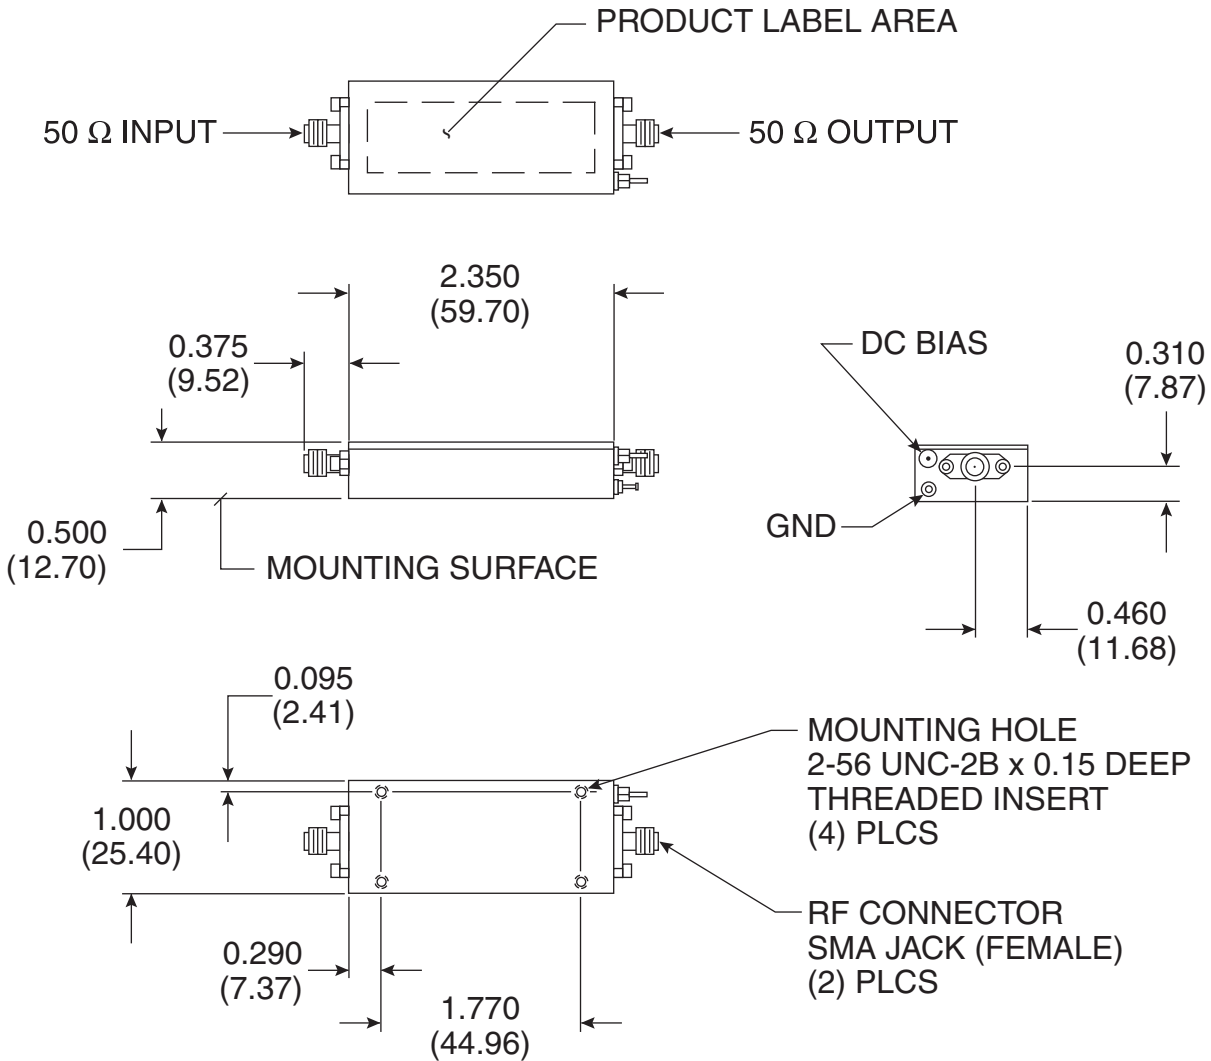

TO-3 Amplifier Package

TO-8 Amplifier SMA Case

(two-stage)

TO-8 Amplifier SMA Case

(three- and four-stage)

TO-8, TO-8H Amplifier SMA Case

PACKAGE	DIM. A	DIM. B
TO-8	0.310 (7.87)	0.500 (12.70)
TO-8H	0.375 (9.53)	0.565 (14.35)