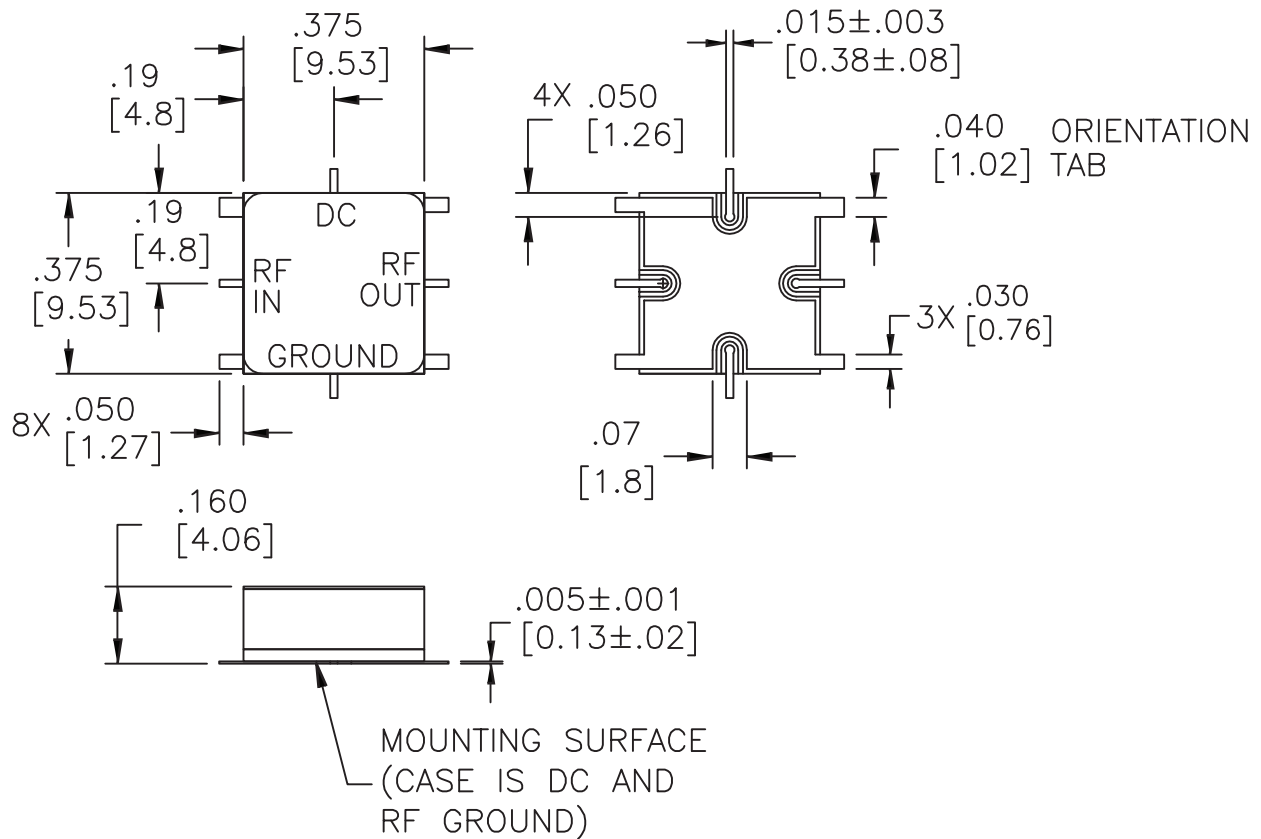

CougarPak™ CPR

(one-stage)

Flatpack (10-pin Gullwing)

PIN 1,2,4,5, 6,7, AND 9 HAVE NO CURRENT.

6 Leaded High Frequency Package

High Frequency CougarPak™ (SMA)

(single-stage)

PowerPak™ SMA Case

(three- and four-stage)

SM-38 Amplifier Package

SMT0-8 Amplifier Package

SMT0-8B Amplifier Package

TC-1A

TC-2, TC-4

PACKAGE	DIM "A"	DIM "B"	DIM "C"
TC-2	1.380 [35.05]	1.000 [25.40]	.190 [4.83]
TC-4	2.410 [61.21]	2.000 [50.80]	.205 [5.21]