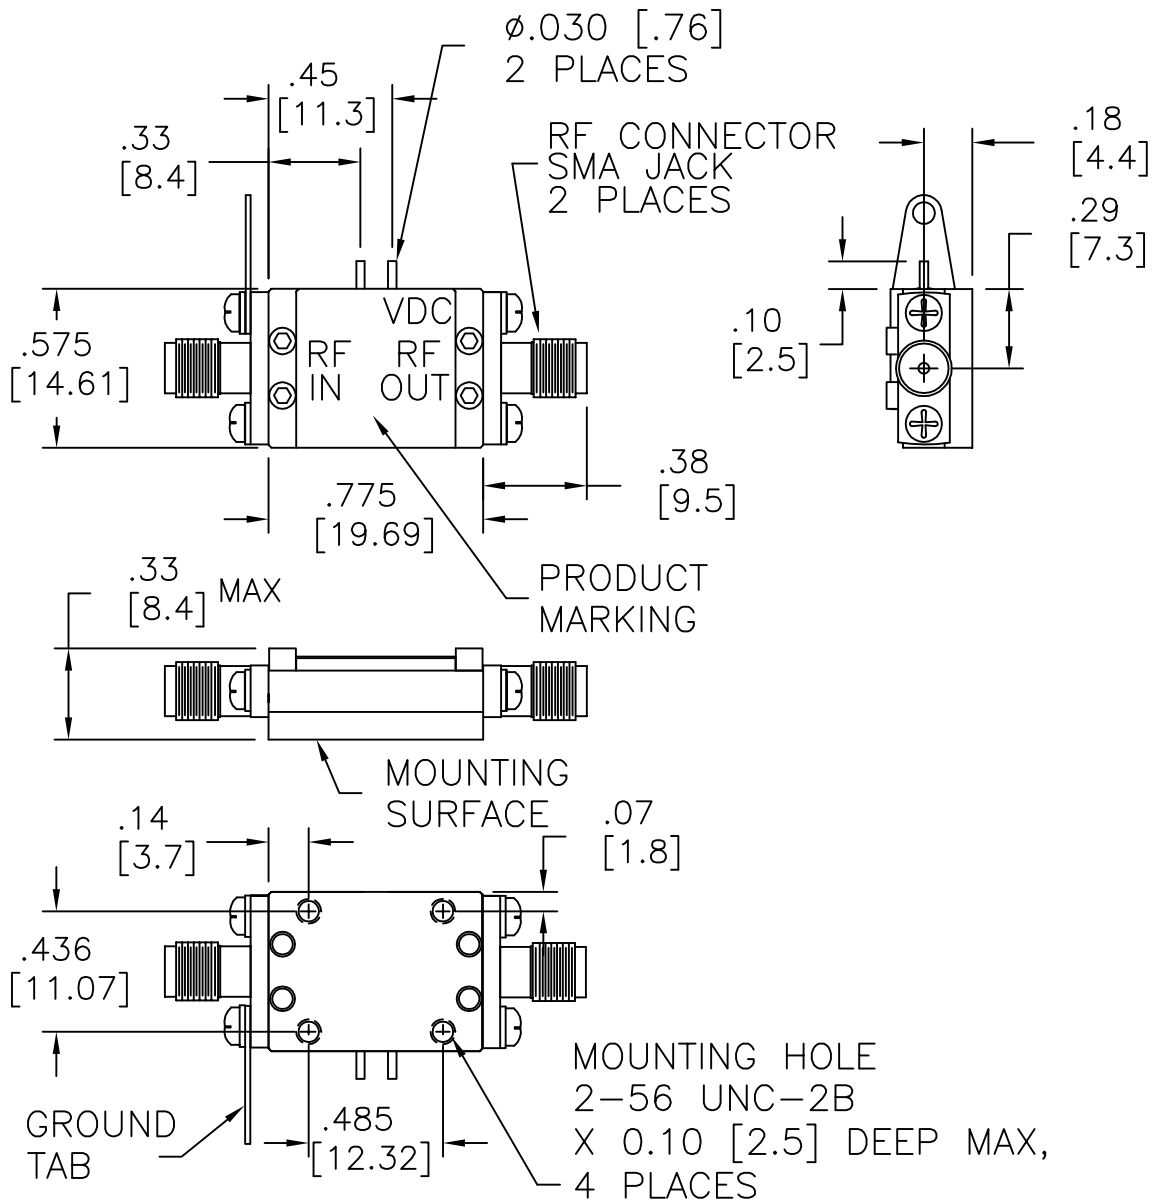

PowerPak™ SMA Case (two-stage)

70 MIL Transistor Package

CougarPak™ (SMA)

(single-stage)

CougarPak™ (SMA)

(two-stage)

CougarPak™ (SMA)

(three-stage)

CougarPak™ CPR

(one-stage)

Flatpack (10-pin Gullwing)

PIN 1,2,4,5, 6,7, AND 9 HAVE NO CURRENT.

6 Leaded High Frequency Package

High Frequency CougarPak™ (SMA)

(single-stage)

PowerPak™ SMA Case

(three- and four-stage)

SM-38 Amplifier Package

SMT0-8 Amplifier Package

SMT0-8B Amplifier Package

TC-1A

TC-2, TC-4

PACKAGE	DIM "A"	DIM "B"	DIM "C"
TC-2	1.380 [35.05]	1.000 [25.40]	.190 [4.83]
TC-4	2.410 [61.21]	2.000 [50.80]	.205 [5.21]