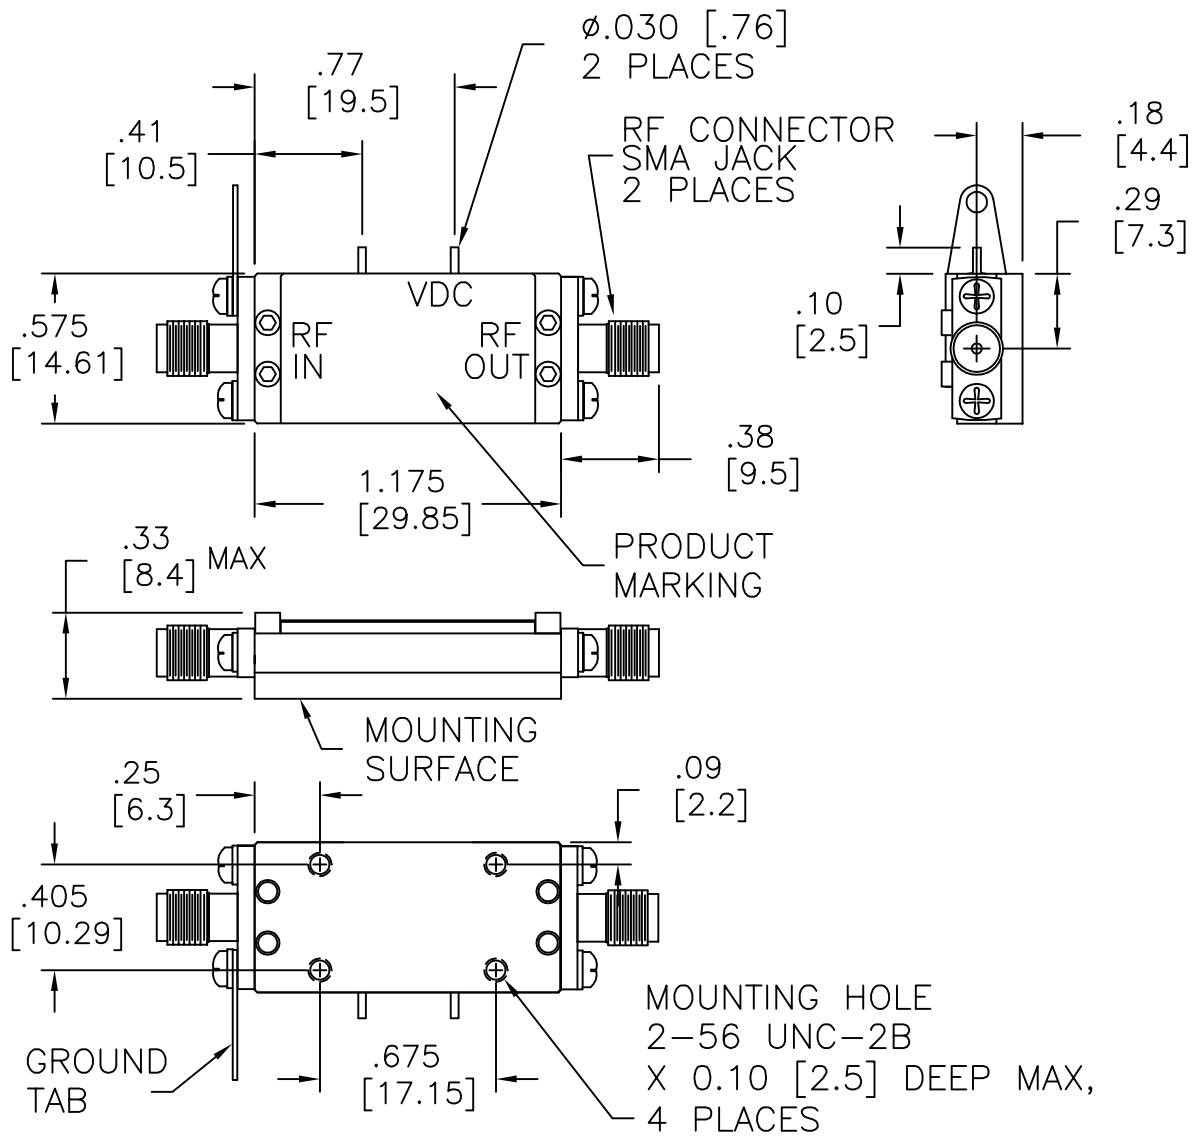

PowerPak™ SMA Case (two-stage)

70 MIL Transistor Package

CougarPak™ (SMA)

(single-stage)

CougarPak™ (SMA)

(two-stage)

CougarPak™ (SMA)

(three-stage)

CougarPak™ CPR

(one-stage)

Flatpack (10-pin Gullwing)

PIN 1,2,4,5, 6,7, AND 9 HAVE NO CURRENT.

6 Leaded High Frequency Package

High Frequency CougarPak™ (SMA)

(single-stage)

PowerPak™ SMA Case

(three- and four-stage)

SM-38 Amplifier Package

SMT0-8 Amplifier Package

SMT0-8B Amplifier Package

TC-1A

TC-2, TC-4

PACKAGE	DIM "A"	DIM "B"	DIM "C"
TC-2	1.380 [35.05]	1.000 [25.40]	.190 [4.83]
TC-4	2.410 [61.21]	2.000 [50.80]	.205 [5.21]