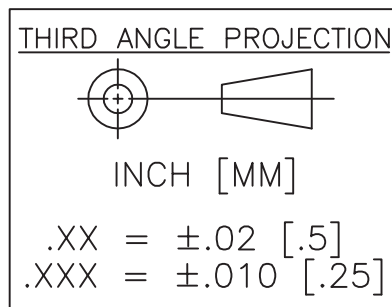

Flatpack (10-pin Gullwing)

PIN 1,2,4,5, 6,7, AND 9 HAVE NO CURRENT.