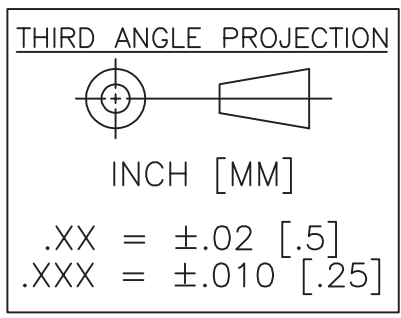

TO-3 Amplifier Package