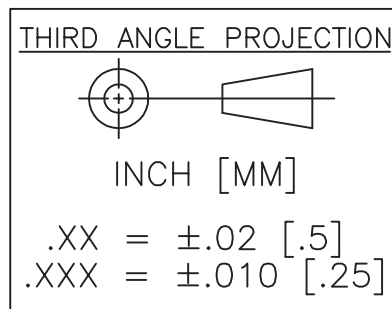

70 MIL Transistor Package