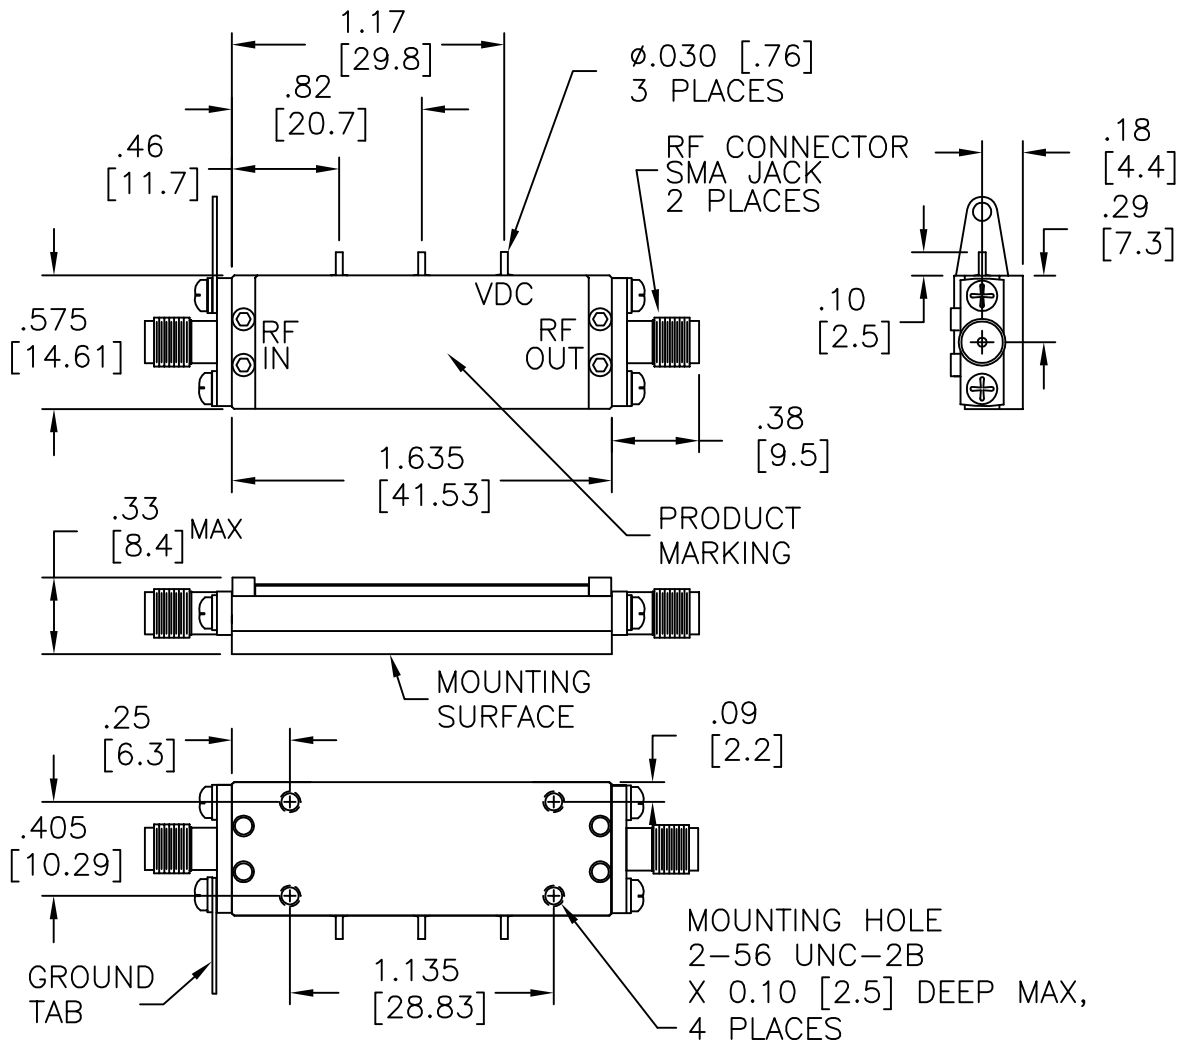

PowerPak™ SMA Case (two-stage)

70 MIL Transistor Package

CougarPak™ (SMA)

(single-stage)

CougarPak™ (SMA)

(two-stage)

CougarPak™ (SMA)

(three-stage)

CougarPak™ CPR

(one-stage)

Flatpack (10-pin Gullwing)

PIN 1,2,4,5, 6,7, AND 9 HAVE NO CURRENT.

6 Leaded High Frequency Package

High Frequency CougarPak™ (SMA)

(single-stage)

PowerPak™ SMA Case

(three- and four-stage)

SM-38 Amplifier Package

SMT0-8 Amplifier Package

SMT0-8B Amplifier Package

TC-1A

TC-2, TC-4

PACKAGE	DIM "A"	DIM "B"	DIM "C"
TC-2	1.380 [35.05]	1.000 [25.40]	.190 [4.83]
TC-4	2.410 [61.21]	2.000 [50.80]	.205 [5.21]

TO-3 Amplifier Package

TO-8 Amplifier SMA Case

(two-stage)

TO-8 Amplifier SMA Case

(three- and four-stage)

TO-8, TO-8H Amplifier SMA Case

PACKAGE	DIM. A	DIM. B
TO-8	0.310 (7.87)	0.500 (12.70)
TO-8H	0.375 (9.53)	0.565 (14.35)