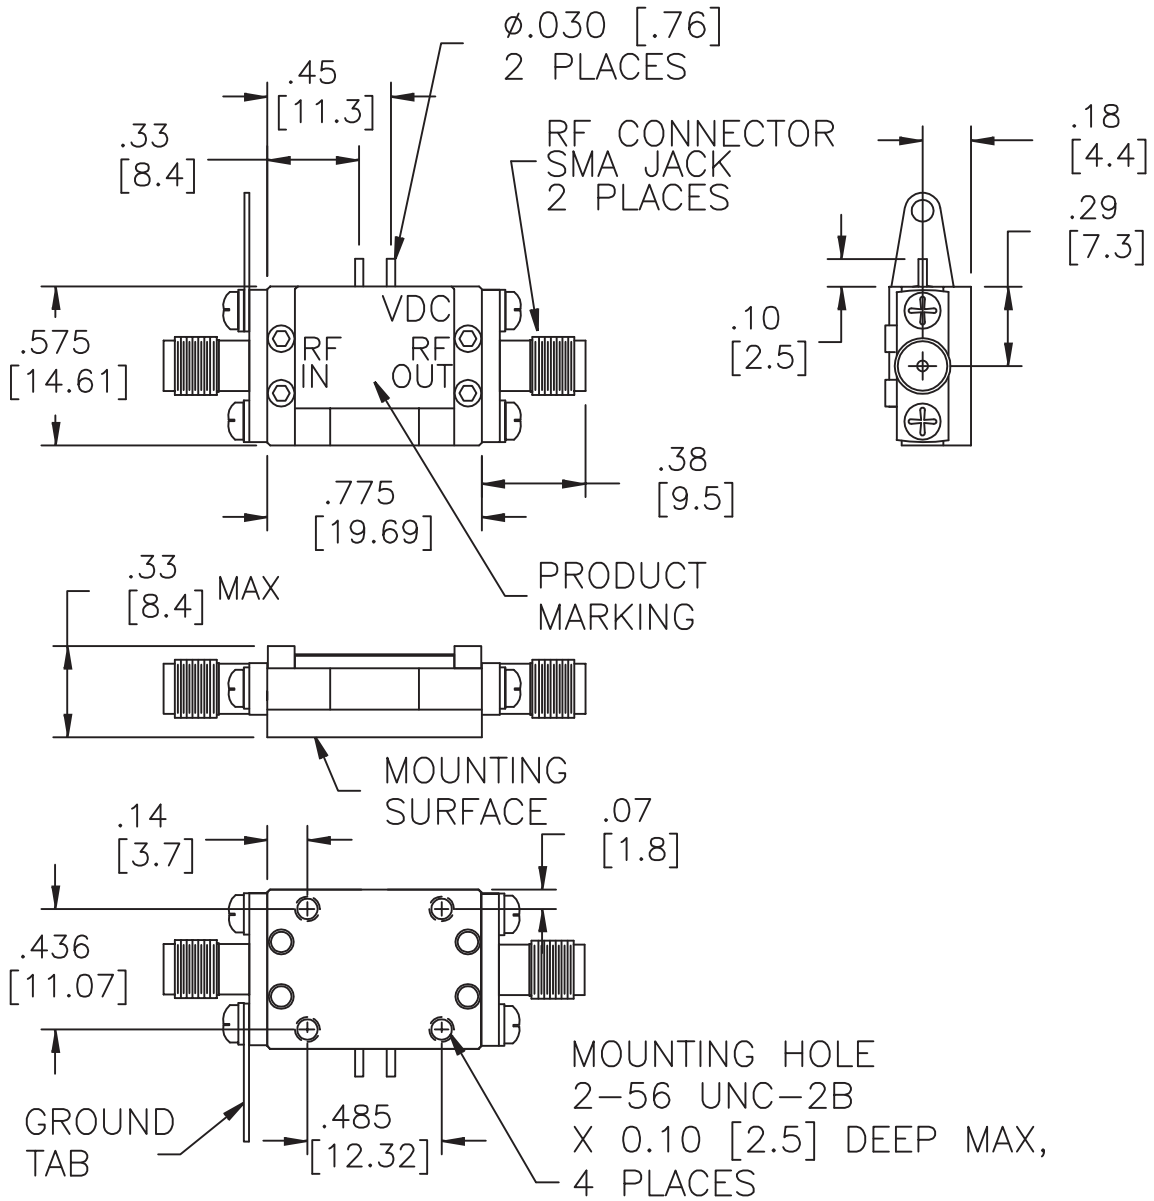

CougarPak™ CPR

(one-stage)

Flatpack (10-pin Gullwing)

PIN 1,2,4,5, 6,7, AND 9 HAVE NO CURRENT.

6 Leaded High Frequency Package

High Frequency CougarPak™ (SMA)

(single-stage)

PowerPak™ SMA Case

(three- and four-stage)

SM-38 Amplifier Package

SMT0-8 Amplifier Package

SMT0-8B Amplifier Package

TC-1A

TC-2, TC-4

PACKAGE	DIM "A"	DIM "B"	DIM "C"
TC-2	1.380 [35.05]	1.000 [25.40]	.190 [4.83]
TC-4	2.410 [61.21]	2.000 [50.80]	.205 [5.21]