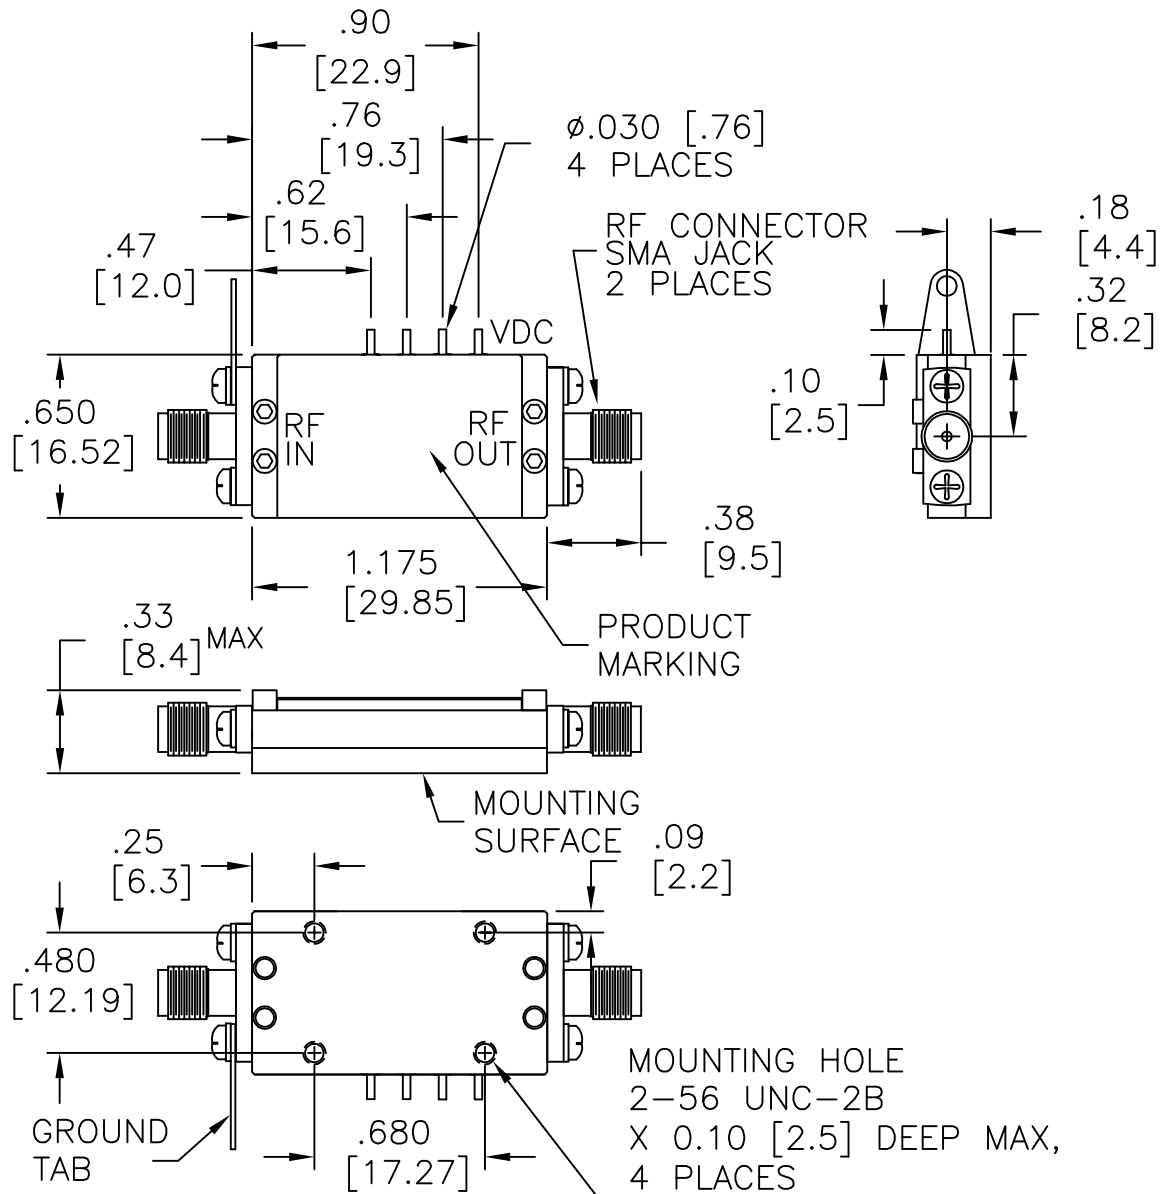

PowerPak™ SMA Case (two-stage)

70 MIL Transistor Package

CougarPak™ (SMA)

(single-stage)

CougarPak™ (SMA)

(two-stage)

CougarPak™ (SMA)

(three-stage)

CougarPak™ CPR

(one-stage)

Flatpack (10-pin Gullwing)

PIN 1,2,4,5, 6,7, AND 9 HAVE NO CURRENT.

6 Leaded High Frequency Package

High Frequency CougarPak™ (SMA)

(single-stage)

PowerPak™ SMA Case

(three- and four-stage)

SM-38 Amplifier Package

SMT0-8 Amplifier Package

SMT0-8B Amplifier Package

TC-1A

TC-2, TC-4

PACKAGE	DIM "A"	DIM "B"	DIM "C"
TC-2	1.380 [35.05]	1.000 [25.40]	.190 [4.83]
TC-4	2.410 [61.21]	2.000 [50.80]	.205 [5.21]