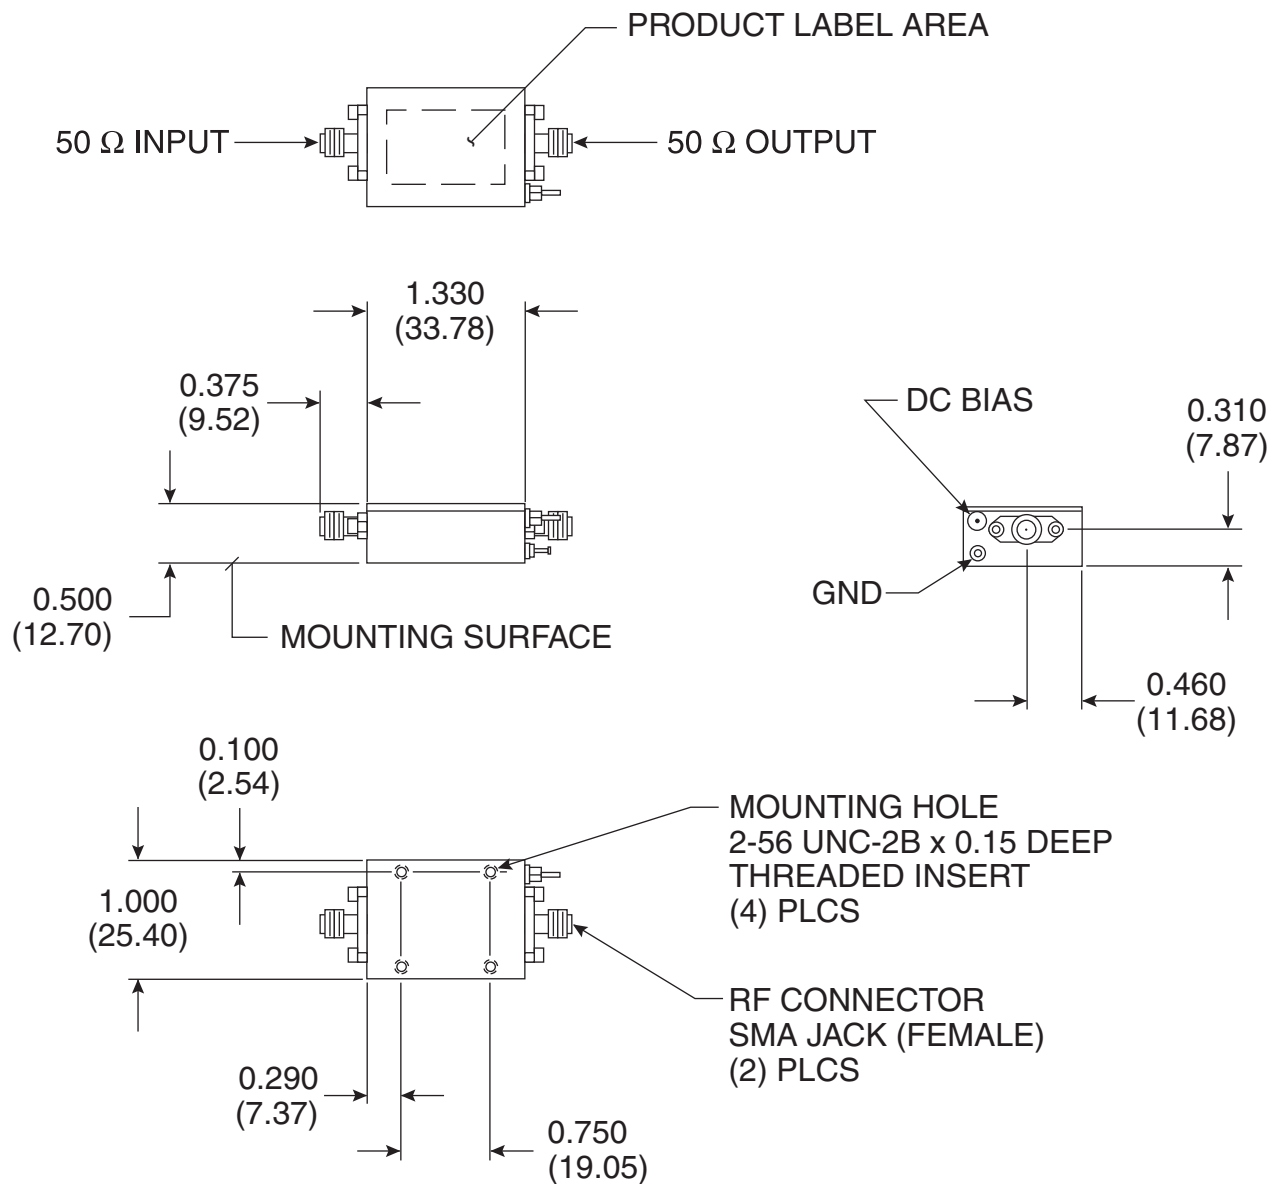

TO-8 Amplifier SMA Case

(two-stage)