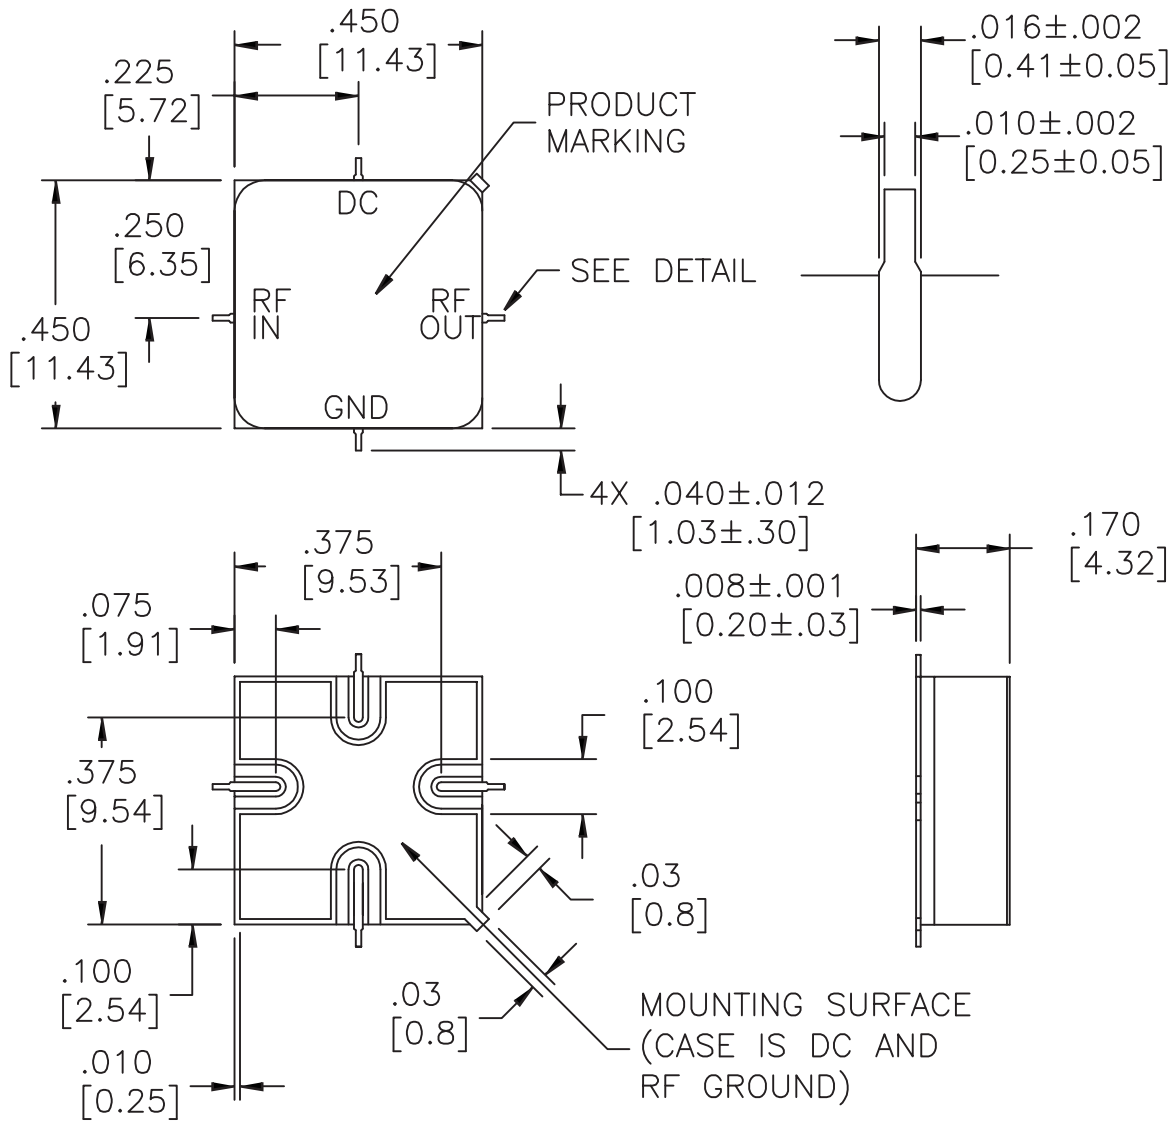

CougarPak™ CPR

(one-stage)

Flatpack (10-pin Gullwing)

PIN 1,2,4,5, 6,7, AND 9 HAVE NO CURRENT.

6 Leaded High Frequency Package

High Frequency CougarPak™ (SMA)

(single-stage)

PowerPak™ SMA Case

(three- and four-stage)

SM-38 Amplifier Package

SMT0-8 Amplifier Package

SMT0-8B Amplifier Package

TC-1A

TC-2, TC-4

PACKAGE	DIM "A"	DIM "B"	DIM "C"
TC-2	1.380 [35.05]	1.000 [25.40]	.190 [4.83]
TC-4	2.410 [61.21]	2.000 [50.80]	.205 [5.21]