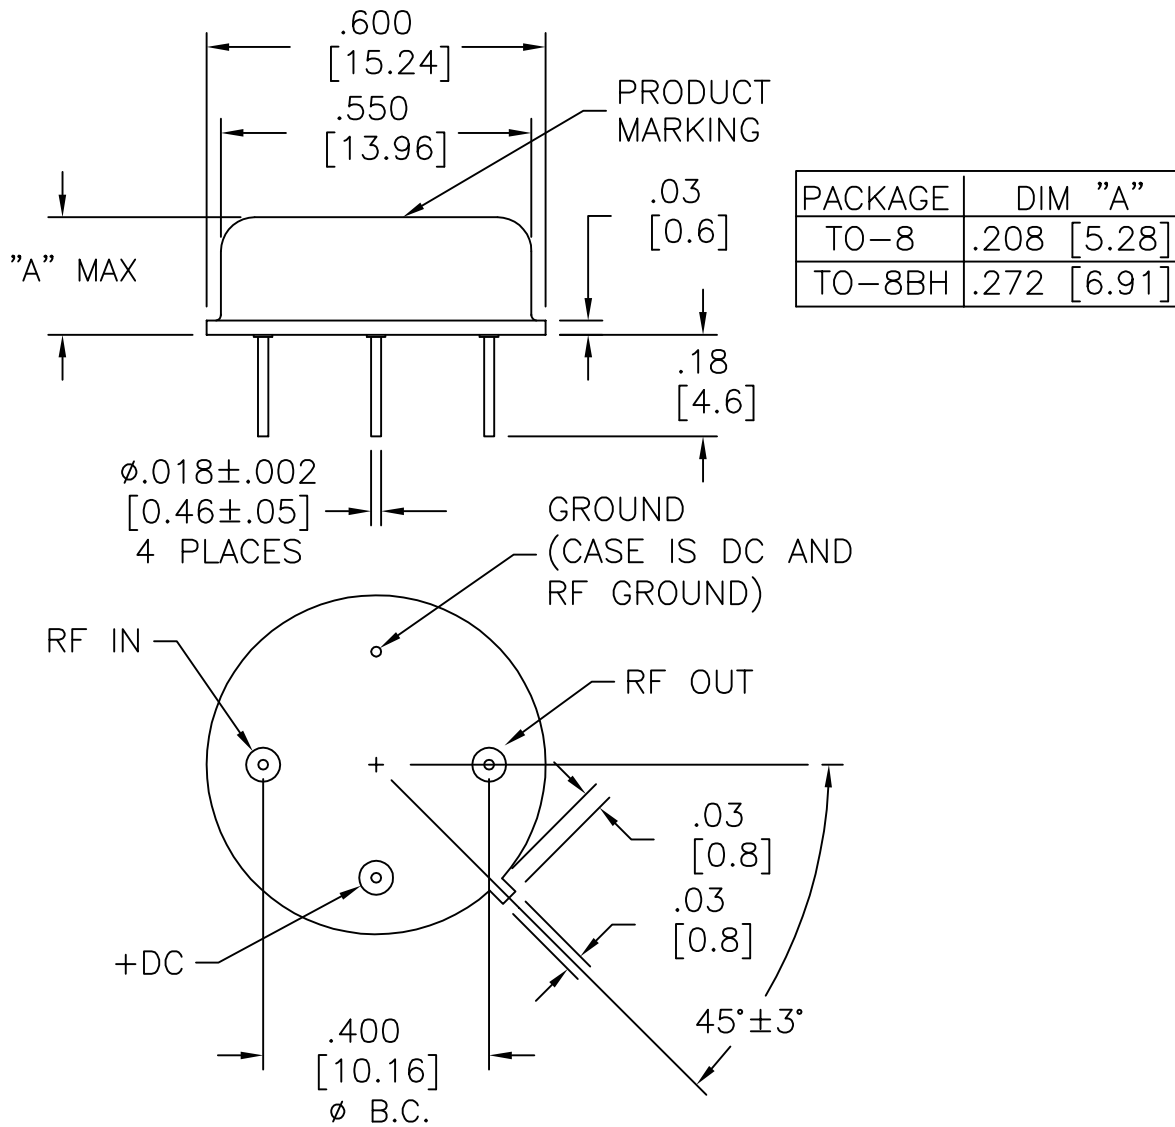

TO-8, TO-8H, TO-8T Amplifier Package

TO-8B, TO-8BH Amplifier SMA Case

PACKAGE	DIM "A"	DIM "B"
TO-8B	.50 [12.7]	.31 [7.9]
TO-8BH	.57 [14.5]	.38 [9.6]

TO-8B, TO-8BH Amplifier

TO-8U Amplifier Package

TO-39 Amplifier Package