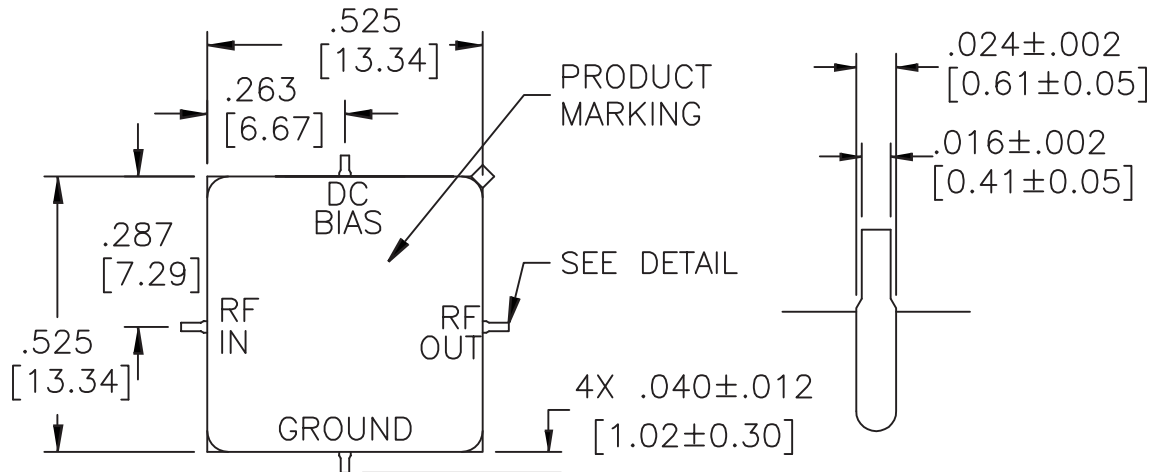

(three- and four-stage)

SM-38 Amplifier Package

SMT0-8 Amplifier Package

SMT0-8B Amplifier Package

TC-1A

TC-2, TC-4

PACKAGE	DIM "A"	DIM "B"	DIM "C"
TC-2	1.380 [35.05]	1.000 [25.40]	.190 [4.83]
TC-4	2.410 [61.21]	2.000 [50.80]	.205 [5.21]