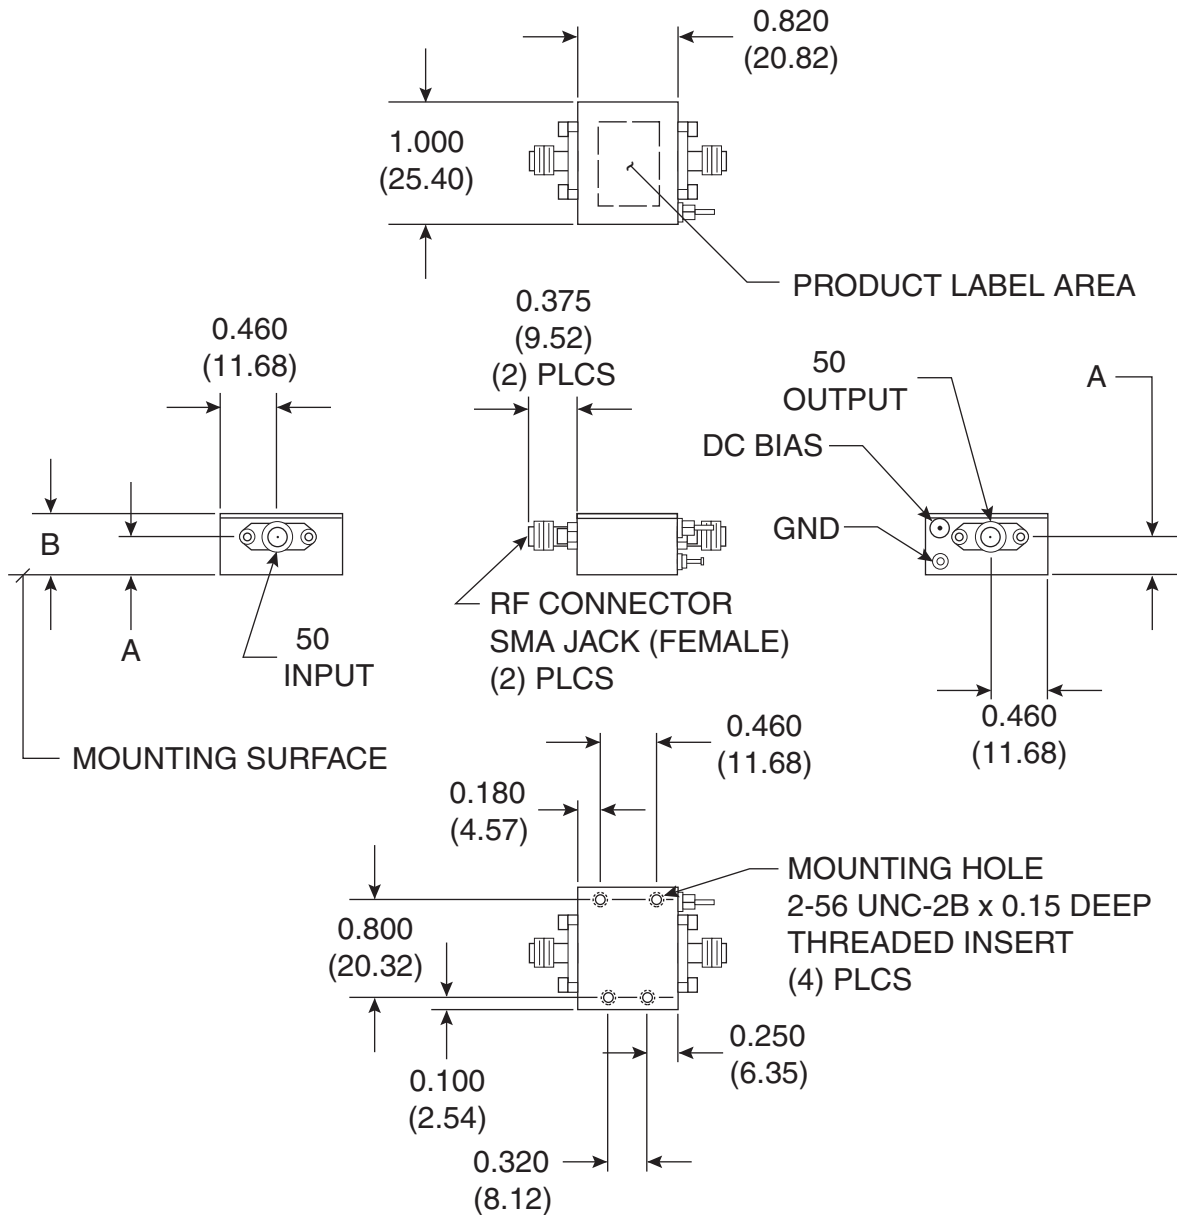

TO-3 Amplifier Package

TO-8 Amplifier SMA Case

(two-stage)

TO-8 Amplifier SMA Case

(three- and four-stage)

TO-8, TO-8H Amplifier SMA Case

PACKAGE	DIM. A	DIM. B
TO-8	0.310 (7.87)	0.500 (12.70)
TO-8H	0.375 (9.53)	0.565 (14.35)