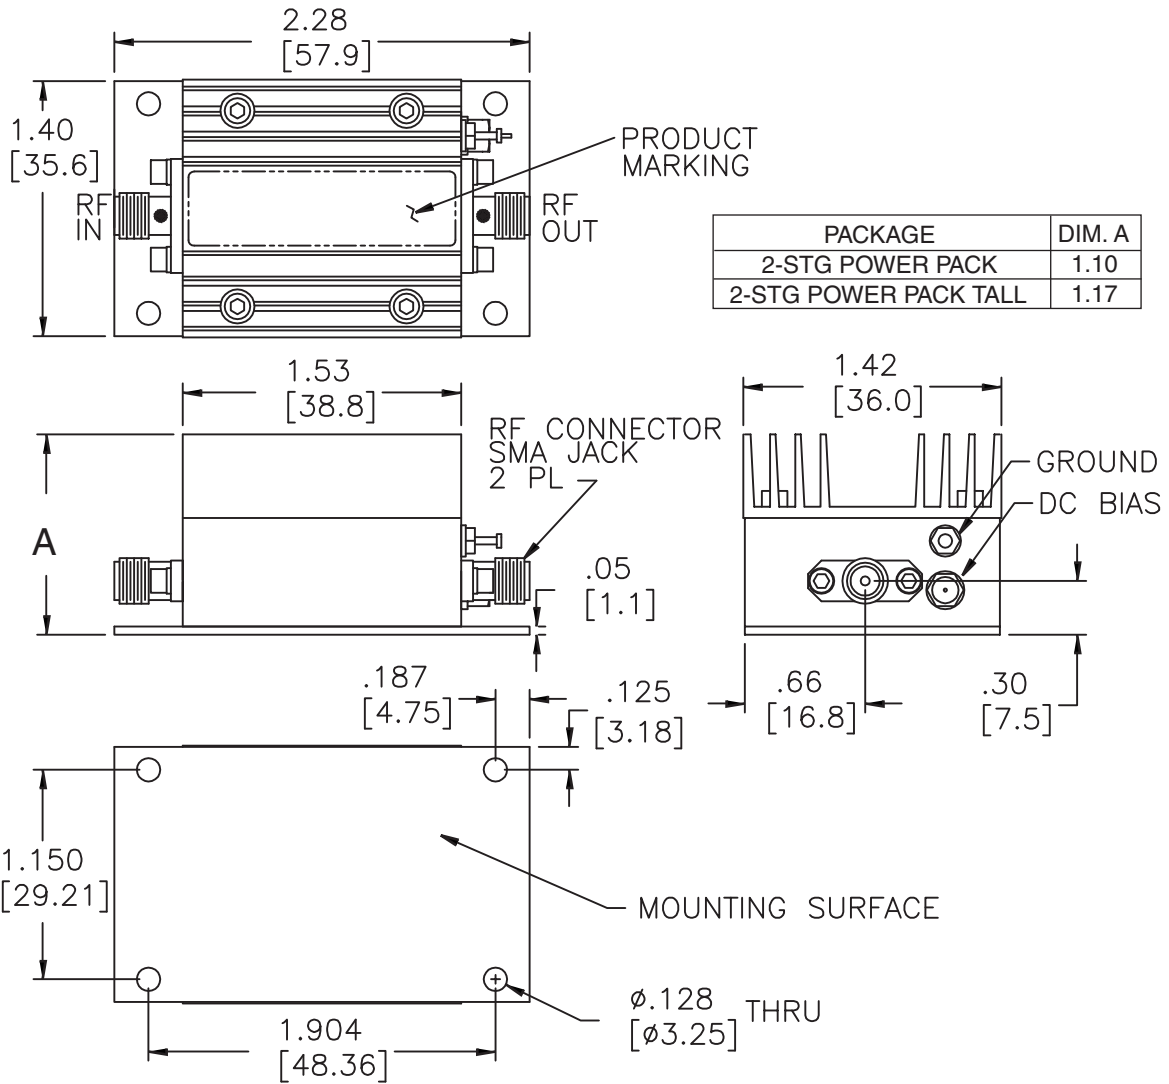

PowerPak™ SMA Case (two-stage)

70 MIL Transistor Package

CougarPak™ (SMA)

(single-stage)

CougarPak™ (SMA)

(two-stage)

CougarPak™ (SMA)

(three-stage)

CougarPak™ CPR

(one-stage)

Flatpack (10-pin Gullwing)

PIN 1,2,4,5, 6,7, AND 9 HAVE NO CURRENT.

6 Leaded High Frequency Package

High Frequency CougarPak™ (SMA)

(single-stage)

PowerPak™ SMA Case

(three- and four-stage)

SM-38 Amplifier Package

SMT0-8 Amplifier Package

SMT0-8B Amplifier Package

TC-1A

TC-2, TC-4

PACKAGE	DIM "A"	DIM "B"	DIM "C"
TC-2	1.380 [35.05]	1.000 [25.40]	.190 [4.83]
TC-4	2.410 [61.21]	2.000 [50.80]	.205 [5.21]

TO-3 Amplifier Package

TO-8 Amplifier SMA Case

(two-stage)

TO-8 Amplifier SMA Case

(three- and four-stage)

TO-8, TO-8H Amplifier SMA Case

PACKAGE	DIM. A	DIM. B
TO-8	0.310 (7.87)	0.500 (12.70)
TO-8H	0.375 (9.53)	0.565 (14.35)