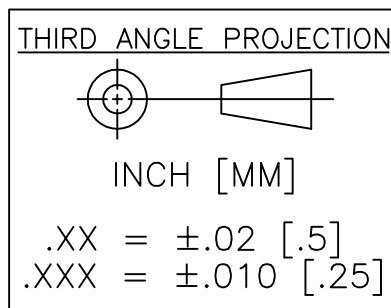

CougarPak™ (SMA)

(two-stage)