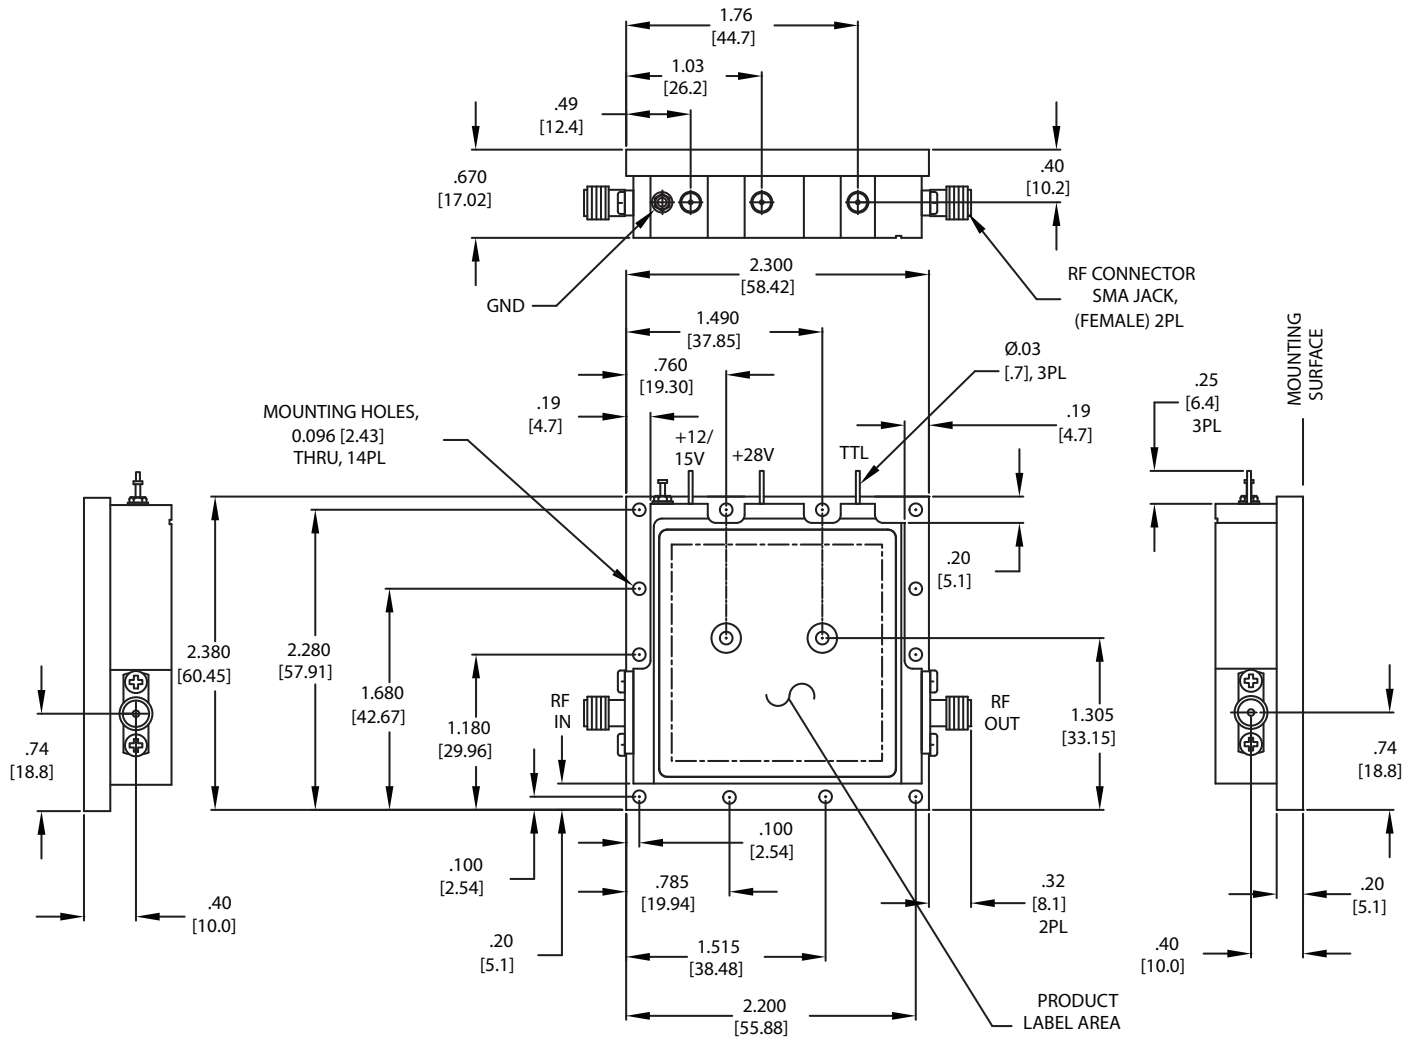

CougarGaNPak A

CougarGaNPak B

CougarGaNPak C

THIRD ANGLE PROJECTION	
INCH [MM]	
.XX = ±.02 [.5]	
.XXX = ±.010 [.25]	