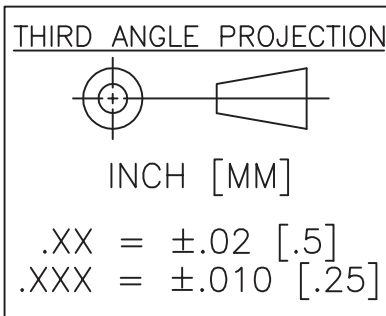

CougarGaNPak A

CougarGaNPak B

CougarGaNPak C

THIRD ANGLE PROJECTION	
INCH [MM]	
.XX = ±.02 [.5]	
.XXX = ±.010 [.25]	