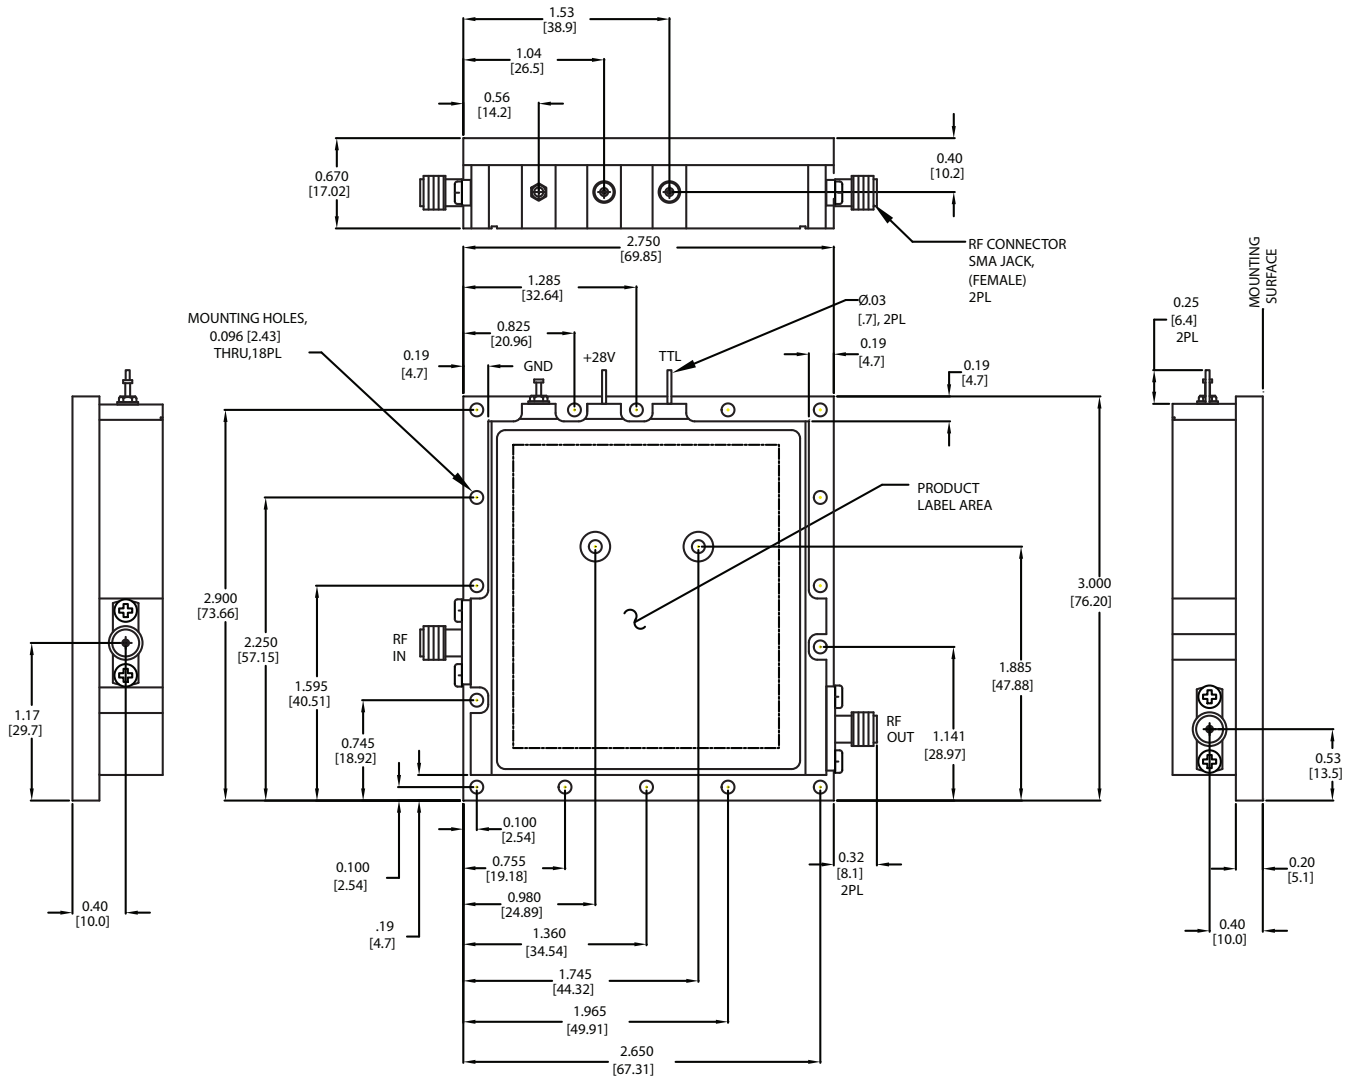

CougarGaNPak A

CougarGaNPak B

CougarGaNPak C

THIRD ANGLE PROJECTION	
INCH [MM]	
.XX = ±.02 [.5]	
.XXX = ±.010 [.25]	