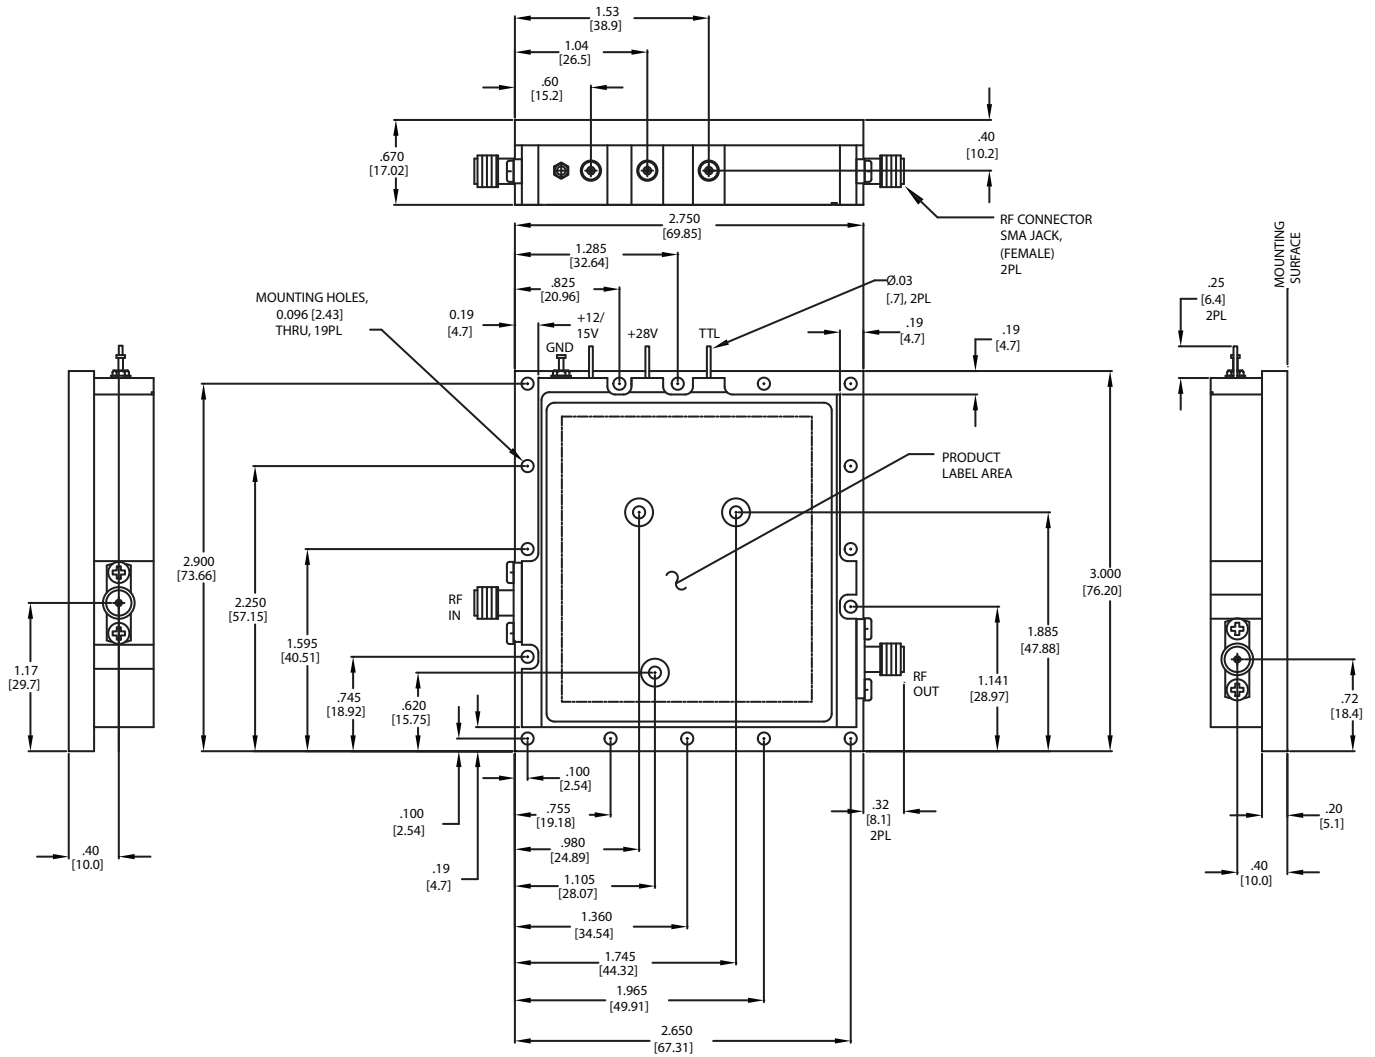

CougarGaNPak A

CougarGaNPak B

CougarGaNPak C

THIRD ANGLE PROJECTION	
INCH [MM]	
.XX = ±.02 [.5]	
.XXX = ±.010 [.25]	