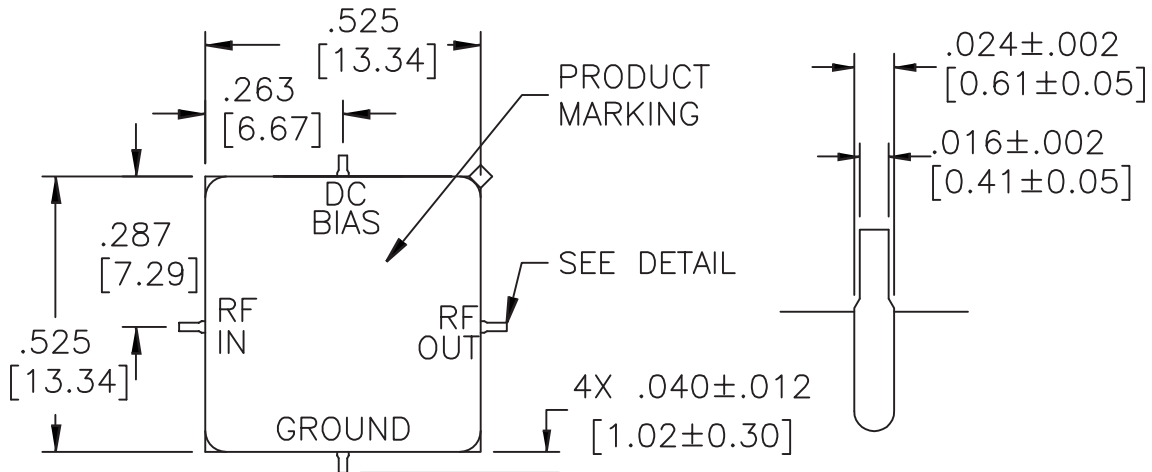

SMT0-8B Amplifier Package