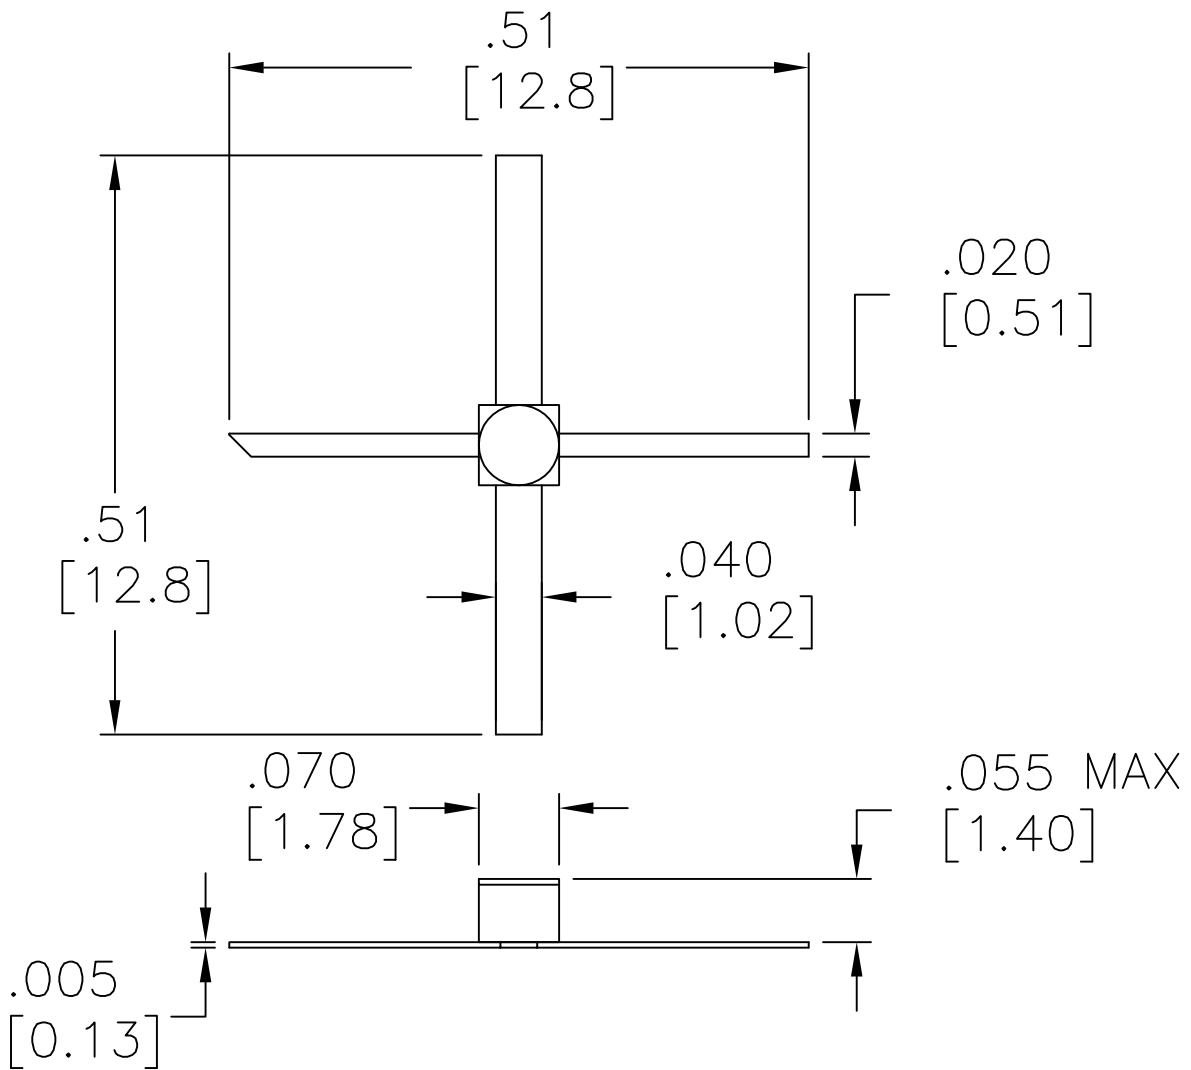

PowerPak™ SMA Case (two-stage)

70 MIL Transistor Package

CougarPak™ (SMA)

(single-stage)

CougarPak™ (SMA)

(two-stage)

CougarPak™ (SMA)

(three-stage)

CougarPak™ CPR (one-stage)

Flatpack (10-pin Gullwing)

PIN 1,2,4,5, 6,7, AND 9 HAVE NO CURRENT.

6 Leaded High Frequency Package

High Frequency CougarPak™ (SMA)

(single-stage)

High Frequency CougarPak™ (SMA)

(two-stage)

TO-3 Amplifier Package

TO-8 Amplifier SMA Case

(two-stage)

TO-8 Amplifier SMA Case

(three- and four-stage)

TO-8, TO-8H Amplifier SMA Case

PACKAGE	DIM. A	DIM. B
TO-8	0.310 (7.87)	0.500 (12.70)
TO-8H	0.375 (9.53)	0.565 (14.35)