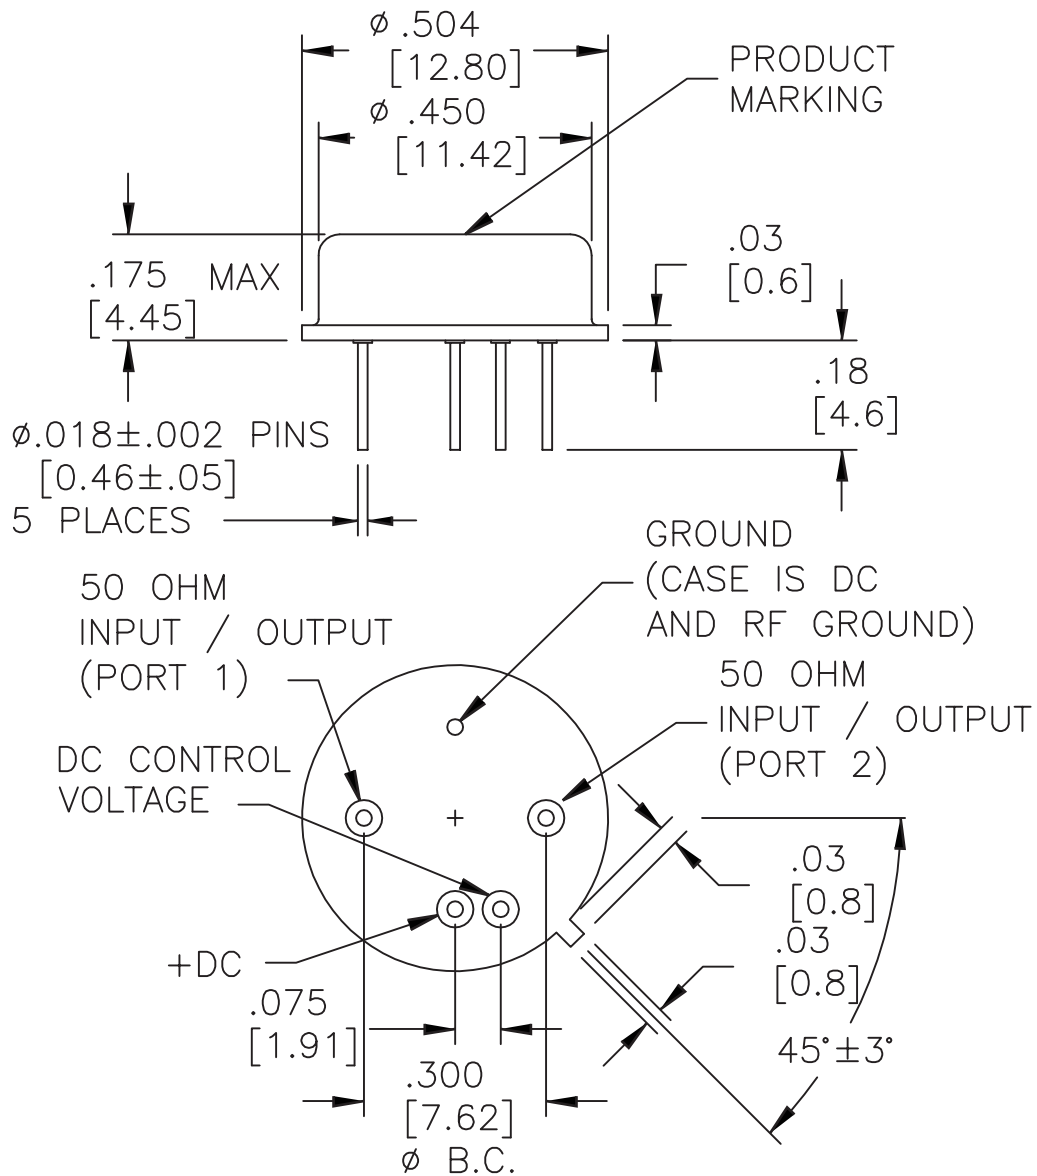

TO-8, TO-8H, TO-8T Amplifier Package

TO-8B, TO-8BH Amplifier SMA Case

PACKAGE	DIM "A"	DIM "B"
TO-8B	.50 [12.7]	.31 [7.9]
TO-8BH	.57 [14.5]	.38 [9.6]

TO-8B, TO-8BH Amplifier

TO-8F Attenuator Package

TO-8U Amplifier Package