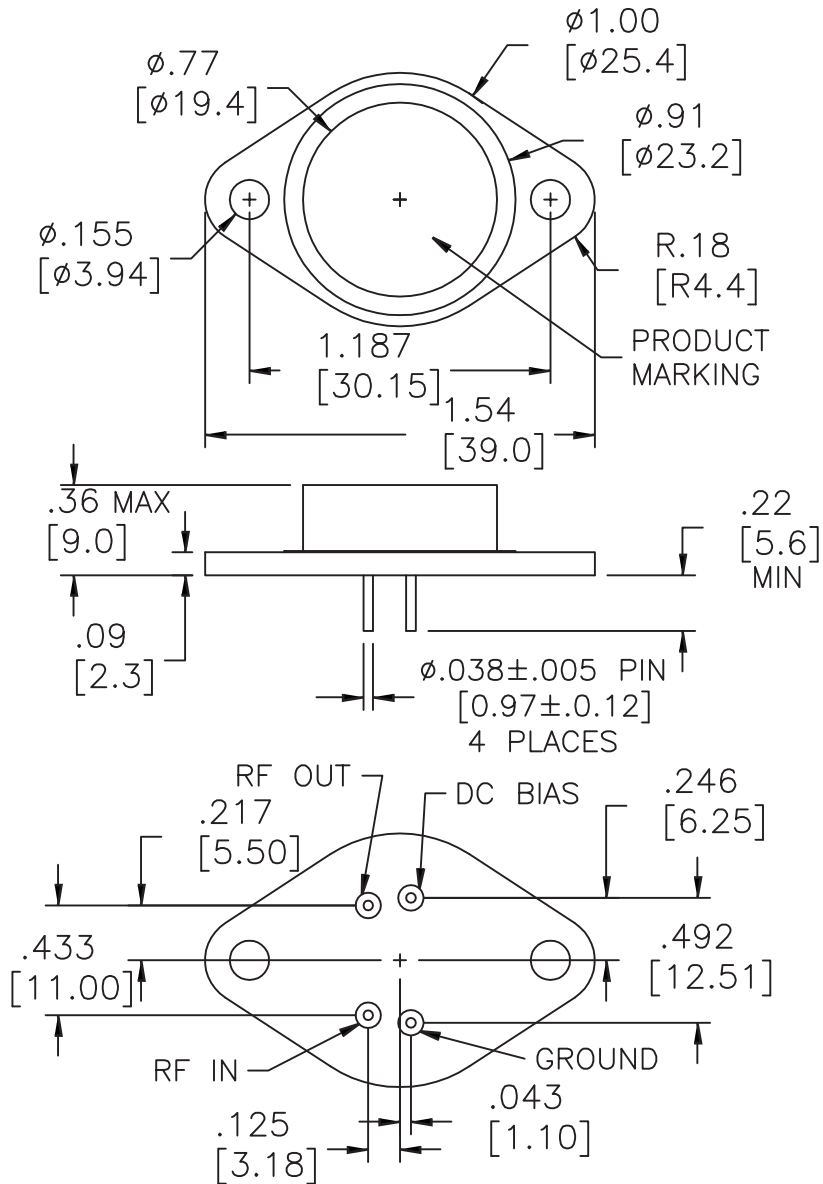

TO-3 Amplifier Package