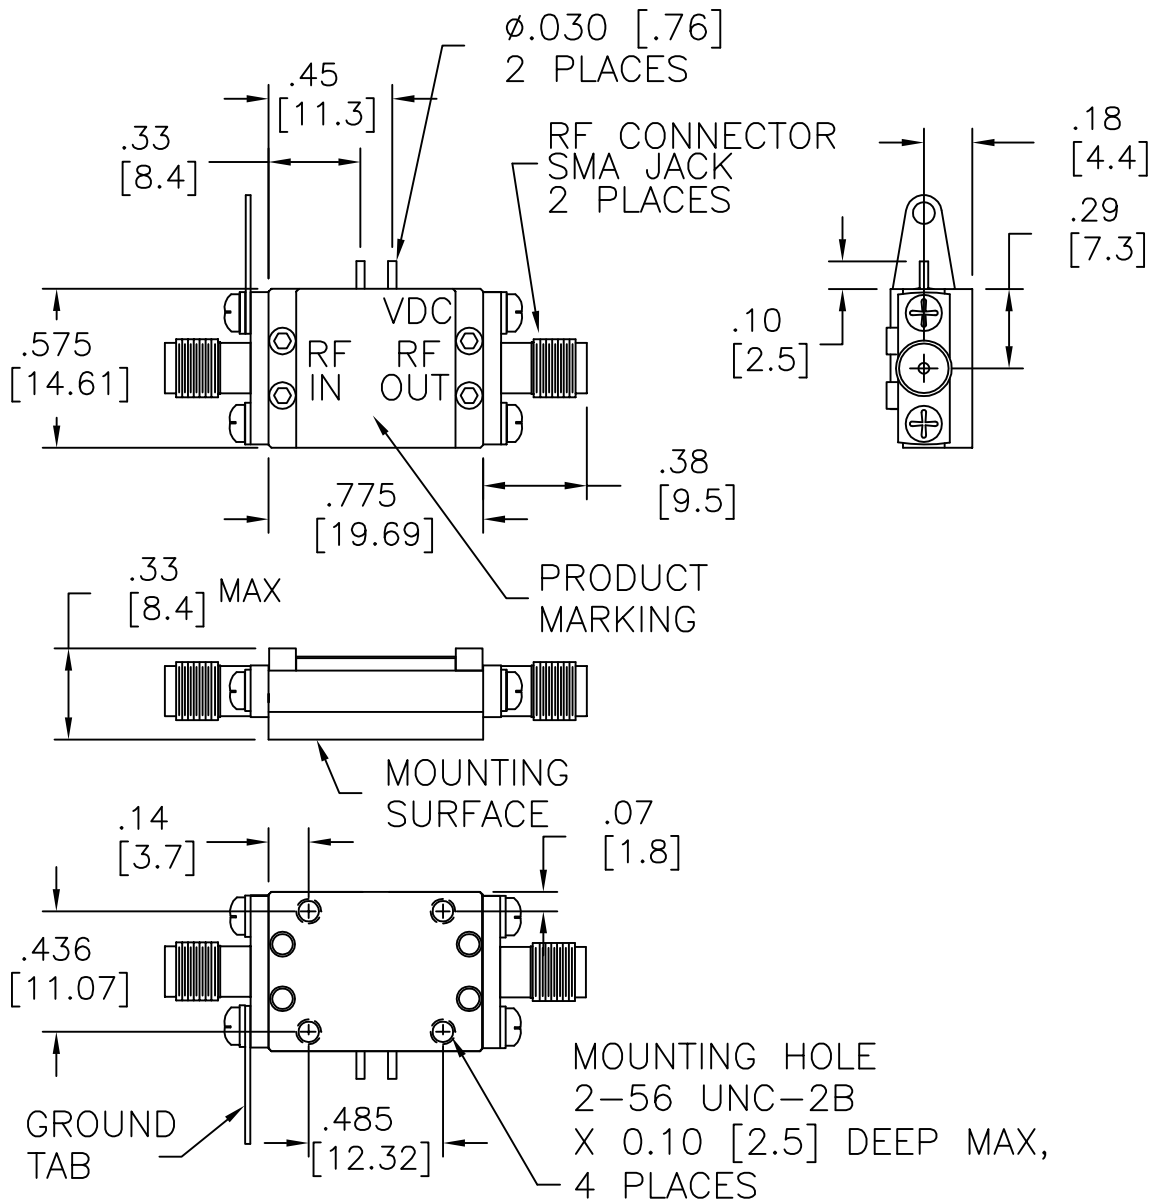

PowerPak™ SMA Case (two-stage)

70 MIL Transistor Package

CougarPak™ (SMA)

(single-stage)

CougarPak™ (SMA)

(two-stage)

CougarPak™ (SMA)

(three-stage)

CougarPak™ CPR (one-stage)

Flatpack (10-pin Gullwing)

PIN 1,2,4,5, 6,7, AND 9 HAVE NO CURRENT.

6 Leaded High Frequency Package

High Frequency CougarPak™ (SMA)

(single-stage)

High Frequency CougarPak™ (SMA)

(two-stage)