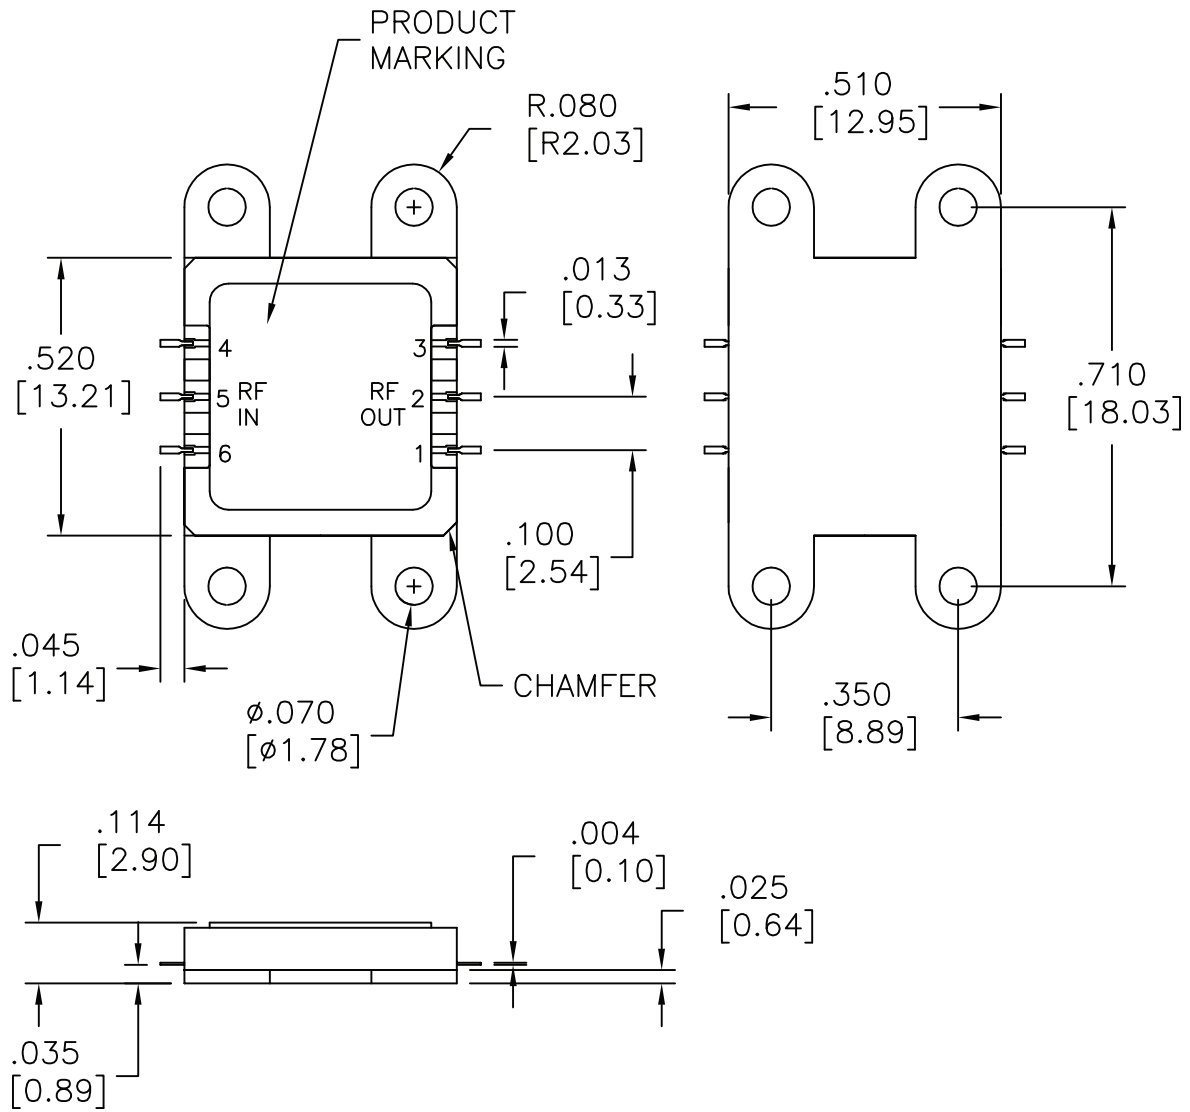

CougarPak™ CPR (one-stage)

Flatpack (10-pin Gullwing)

PIN 1,2,4,5, 6,7, AND 9 HAVE NO CURRENT.

6 Leaded High Frequency Package

High Frequency CougarPak™ (SMA)

(single-stage)

High Frequency CougarPak™ (SMA)

(two-stage)