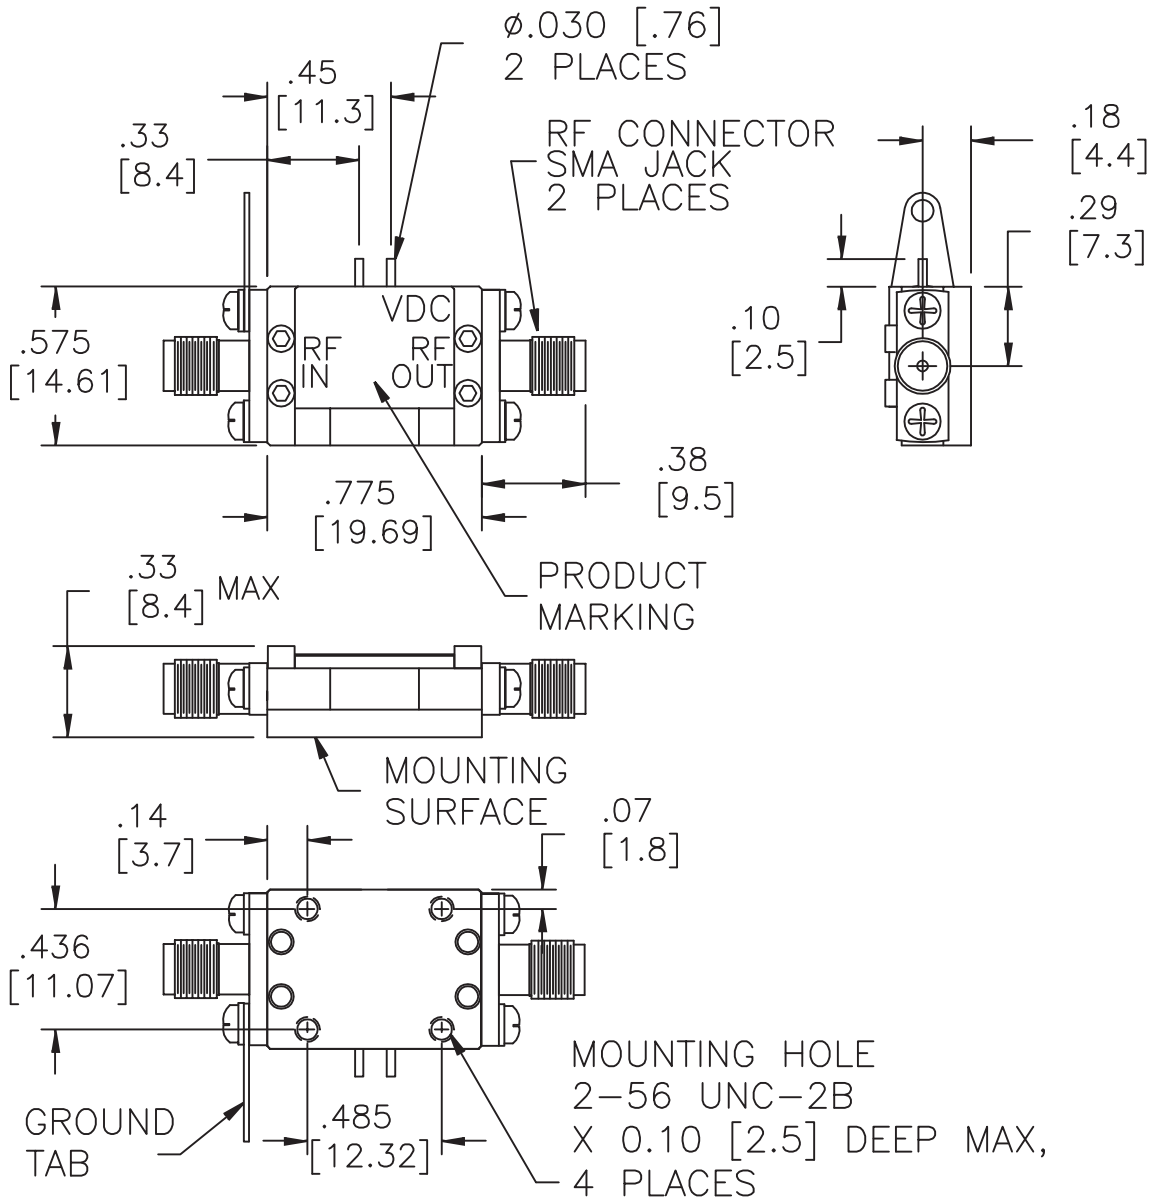

CougarPak™ CPR (one-stage)

Flatpack (10-pin Gullwing)

PIN 1,2,4,5, 6,7, AND 9 HAVE NO CURRENT.

6 Leaded High Frequency Package

High Frequency CougarPak™ (SMA)

(single-stage)

High Frequency CougarPak™ (SMA)

(two-stage)