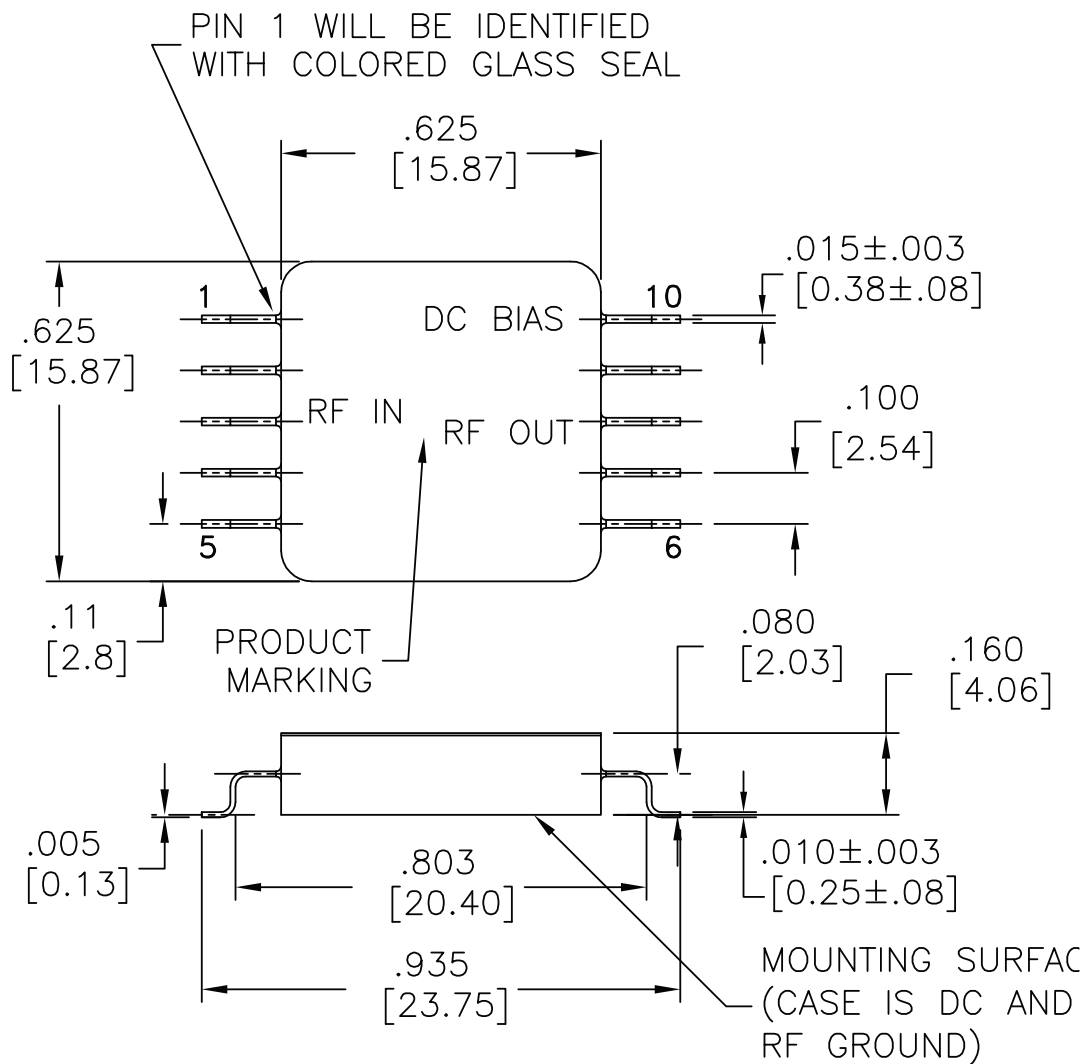

PowerPak™ SMA Case (two-stage)

70 MIL Transistor Package

CougarPak™ (SMA)

(single-stage)

CougarPak™ (SMA)

(two-stage)

CougarPak™ (SMA)

(three-stage)

CougarPak™ CPR (one-stage)

Flatpack (10-pin Gullwing)

PIN 1,2,4,5, 6,7, AND 9 HAVE NO CURRENT.

6 Leaded High Frequency Package

High Frequency CougarPak™ (SMA)

(single-stage)

High Frequency CougarPak™ (SMA)

(two-stage)

PowerPak™ SMA Case

(three- and four-stage)

SM-38 Amplifier Package

SMT0-8 Amplifier Package

SMT0-8B Amplifier Package

TC-1A

TC-2, TC-4

PACKAGE	DIM "A"	DIM "B"	DIM "C"
TC-2	1.380 [35.05]	1.000 [25.40]	.190 [4.83]
TC-4	2.410 [61.21]	2.000 [50.80]	.205 [5.21]