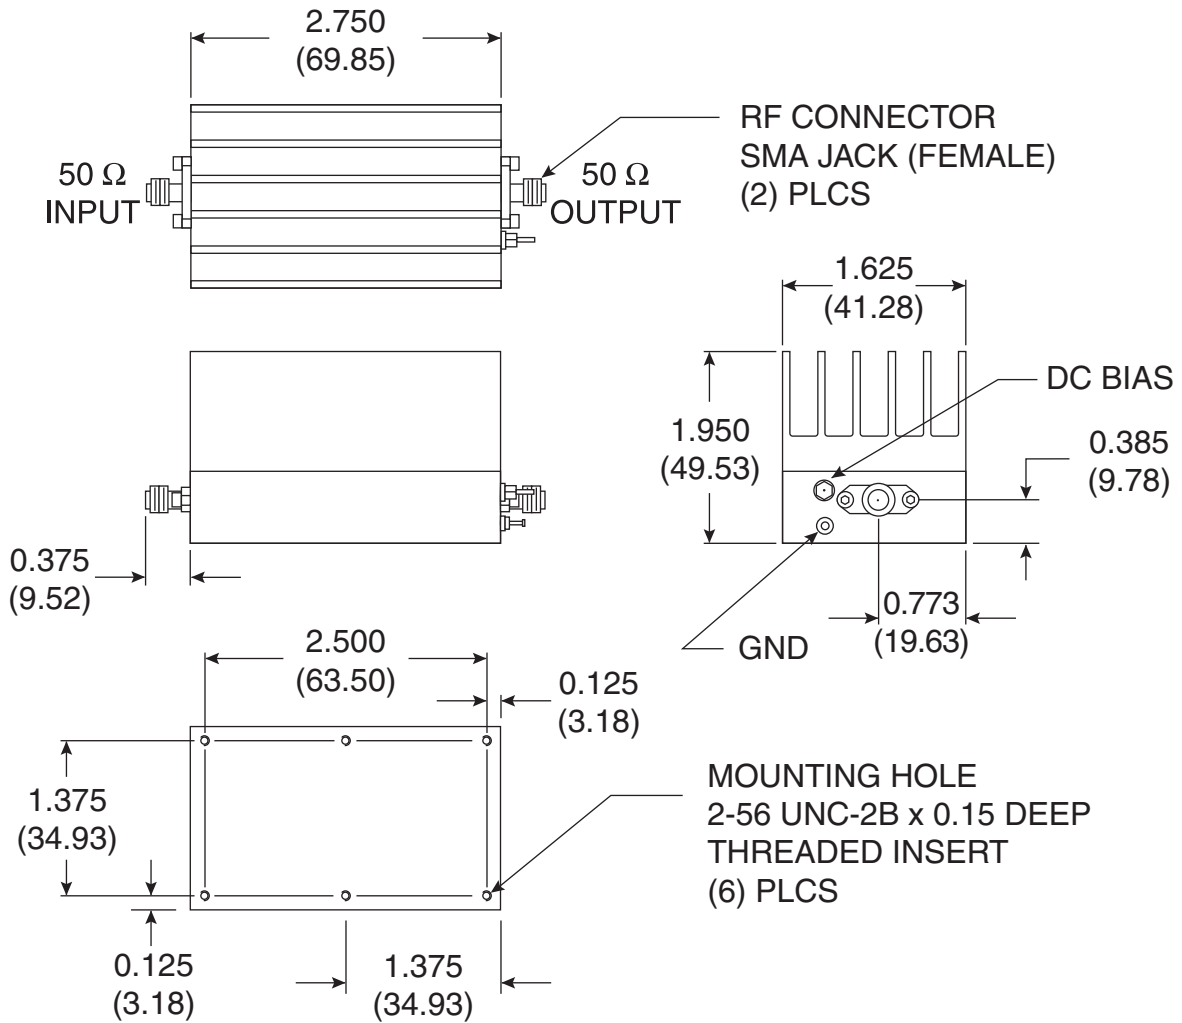

PowerPak™ SMA Case

(three- and four-stage)