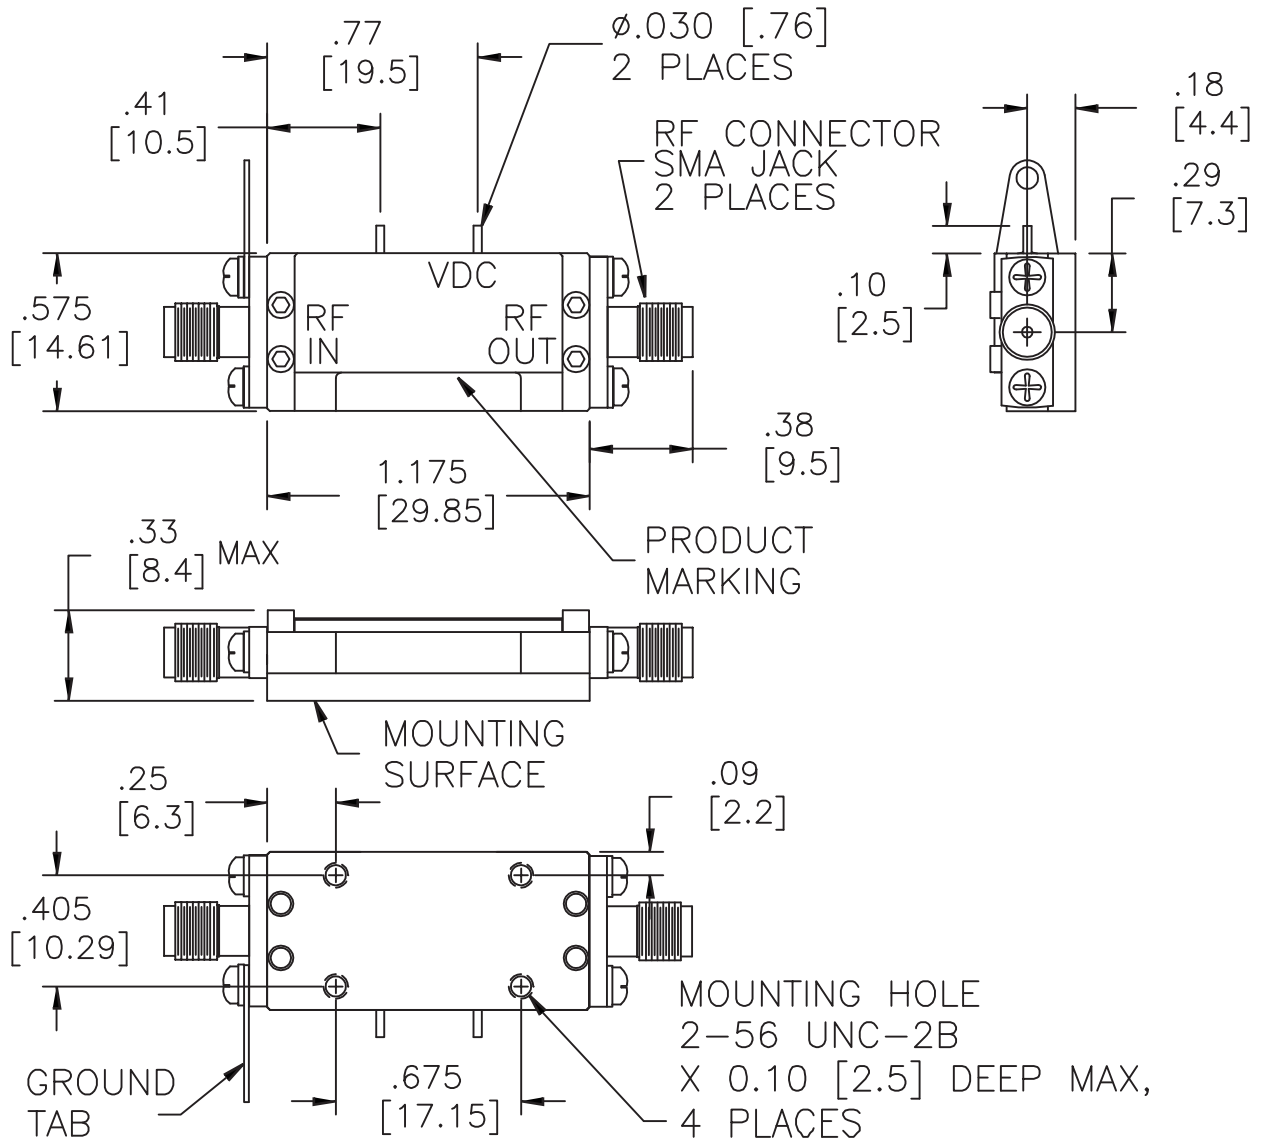

CougarPak™ CPR (one-stage)

Flatpack (10-pin Gullwing)

PIN 1,2,4,5, 6,7, AND 9 HAVE NO CURRENT.

6 Leaded High Frequency Package

High Frequency CougarPak™ (SMA)

(single-stage)

High Frequency CougarPak™ (SMA)

(two-stage)