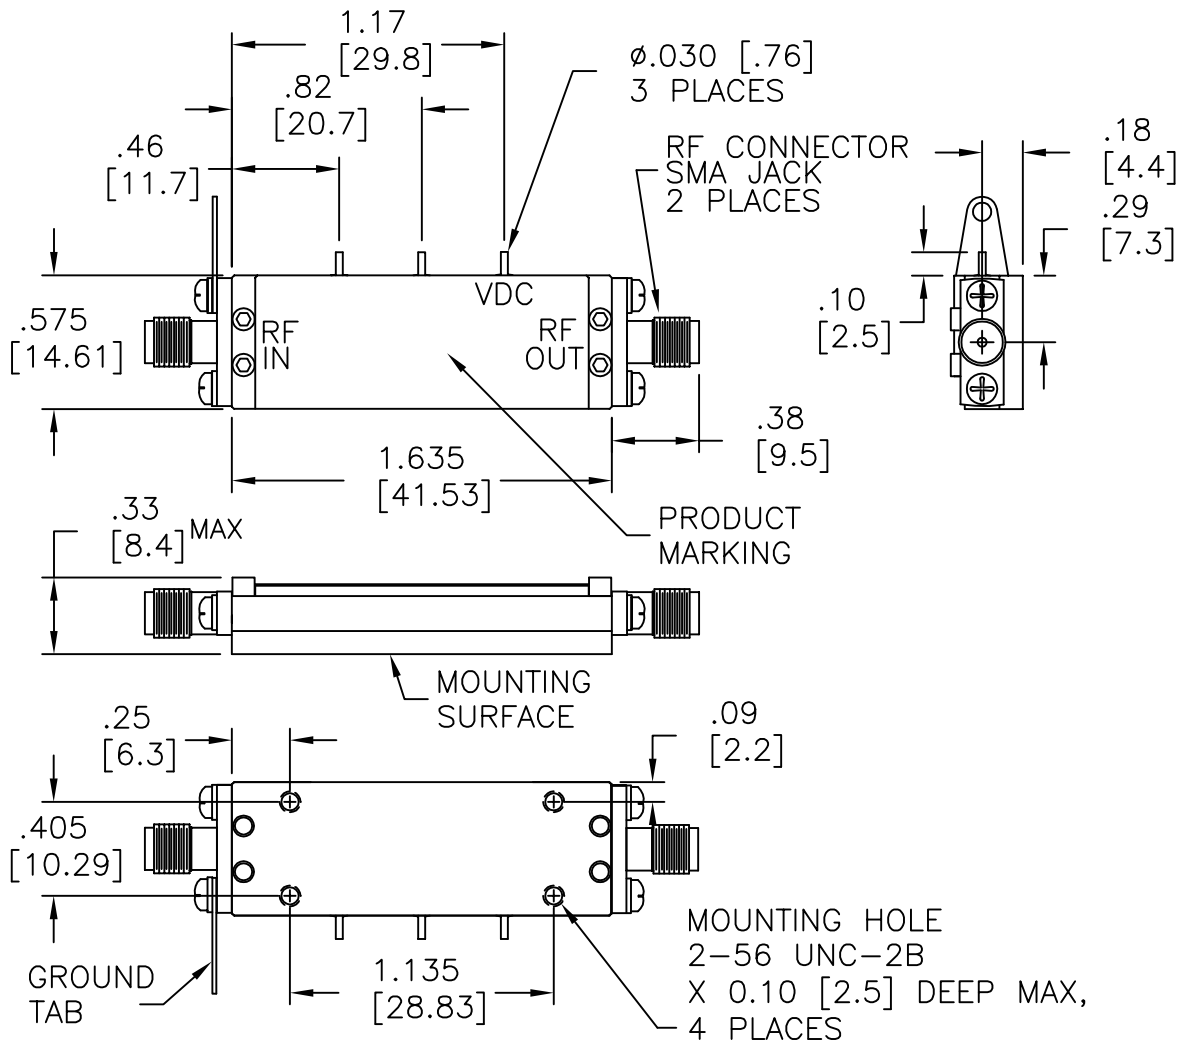

PowerPak™ SMA Case (two-stage)

70 MIL Transistor Package

CougarPak™ (SMA)

(single-stage)

CougarPak™ (SMA)

(two-stage)

CougarPak™ (SMA)

(three-stage)

CougarPak™ CPR (one-stage)

Flatpack (10-pin Gullwing)

PIN 1,2,4,5, 6,7, AND 9 HAVE NO CURRENT.

6 Leaded High Frequency Package

High Frequency CougarPak™ (SMA)

(single-stage)

High Frequency CougarPak™ (SMA)

(two-stage)

PowerPak™ SMA Case

(three- and four-stage)

SM-38 Amplifier Package

SMT0-8 Amplifier Package

SMT0-8B Amplifier Package

TC-1A

TC-2, TC-4

PACKAGE	DIM "A"	DIM "B"	DIM "C"
TC-2	1.380 [35.05]	1.000 [25.40]	.190 [4.83]
TC-4	2.410 [61.21]	2.000 [50.80]	.205 [5.21]

TO-3 Amplifier Package

TO-8 Amplifier SMA Case

(two-stage)

TO-8 Amplifier SMA Case

(three- and four-stage)

TO-8, TO-8H Amplifier SMA Case

PACKAGE	DIM. A	DIM. B
TO-8	0.310 (7.87)	0.500 (12.70)
TO-8H	0.375 (9.53)	0.565 (14.35)