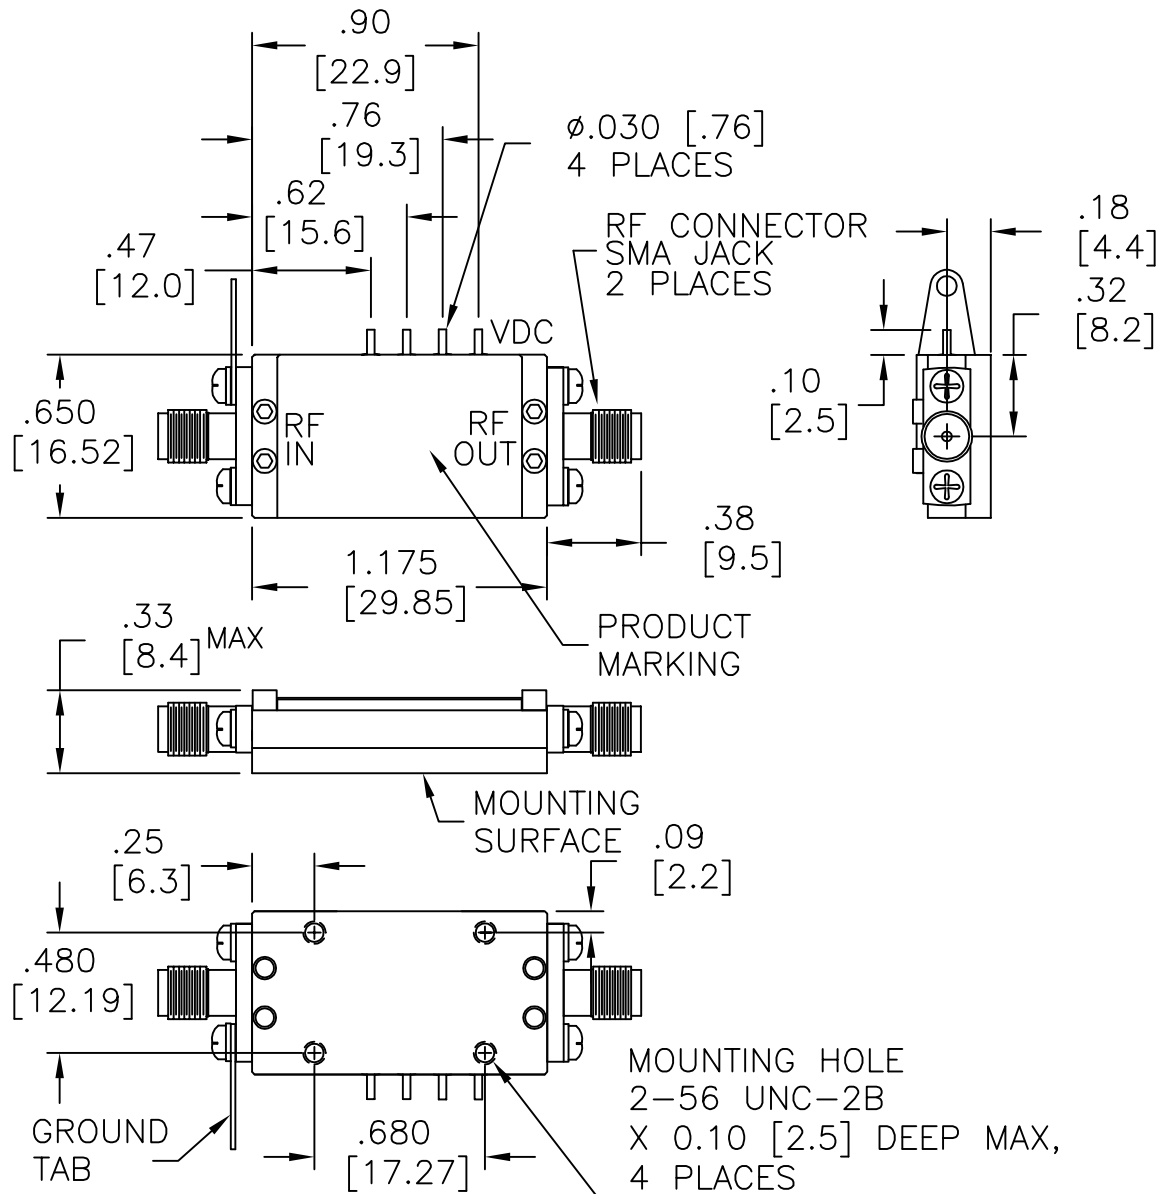

PowerPak™ SMA Case (two-stage)

70 MIL Transistor Package

CougarPak™ (SMA)

(single-stage)

CougarPak™ (SMA)

(two-stage)

CougarPak™ (SMA)

(three-stage)

CougarPak™ CPR (one-stage)

Flatpack (10-pin Gullwing)

PIN 1,2,4,5, 6,7, AND 9 HAVE NO CURRENT.

6 Leaded High Frequency Package

High Frequency CougarPak™ (SMA)

(single-stage)

High Frequency CougarPak™ (SMA)

(two-stage)