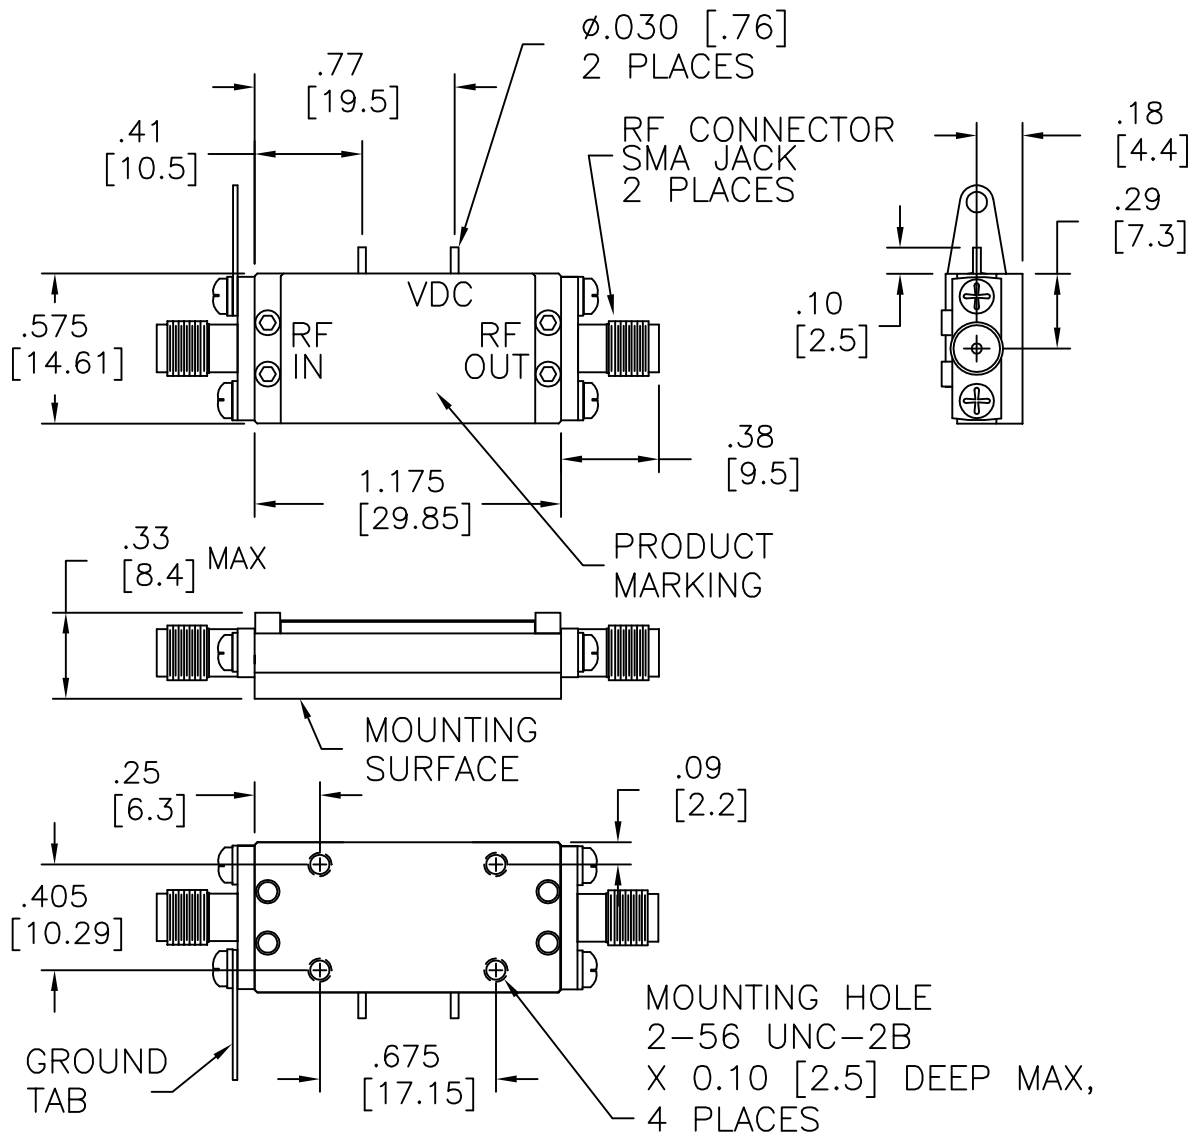

PowerPak™ SMA Case (two-stage)

70 MIL Transistor Package

CougarPak™ (SMA)

(single-stage)

CougarPak™ (SMA)

(two-stage)

CougarPak™ (SMA)

(three-stage)

CougarPak™ CPR (one-stage)

Flatpack (10-pin Gullwing)

PIN 1,2,4,5, 6,7, AND 9 HAVE NO CURRENT.

6 Leaded High Frequency Package

High Frequency CougarPak™ (SMA)

(single-stage)

High Frequency CougarPak™ (SMA)

(two-stage)

PowerPak™ SMA Case

(three- and four-stage)

SM-38 Amplifier Package

SMT0-8 Amplifier Package

SMT0-8B Amplifier Package

TC-1A

TC-2, TC-4

PACKAGE	DIM "A"	DIM "B"	DIM "C"
TC-2	1.380 [35.05]	1.000 [25.40]	.190 [4.83]
TC-4	2.410 [61.21]	2.000 [50.80]	.205 [5.21]