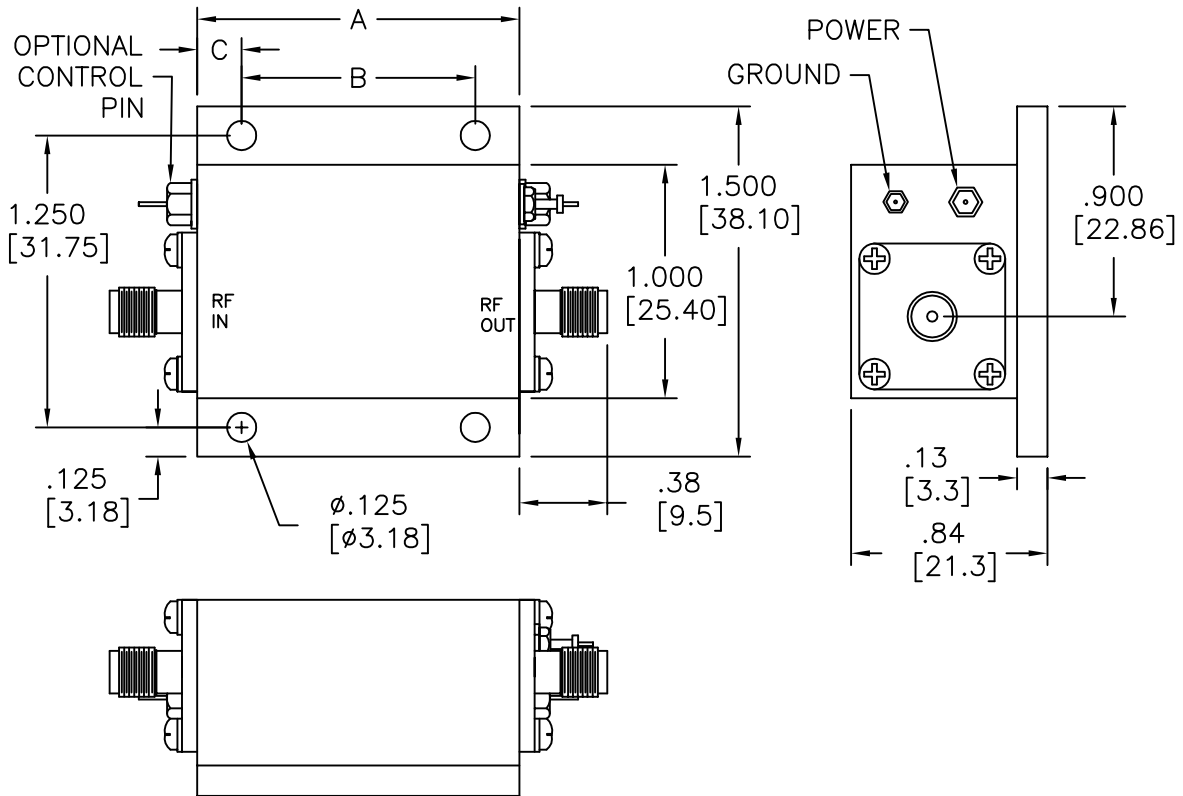

TC-2, TC-4

PACKAGE	DIM "A"	DIM "B"	DIM "C"
TC-2	1.380 [35.05]	1.000 [25.40]	.190 [4.83]
TC-4	2.410 [61.21]	2.000 [50.80]	.205 [5.21]