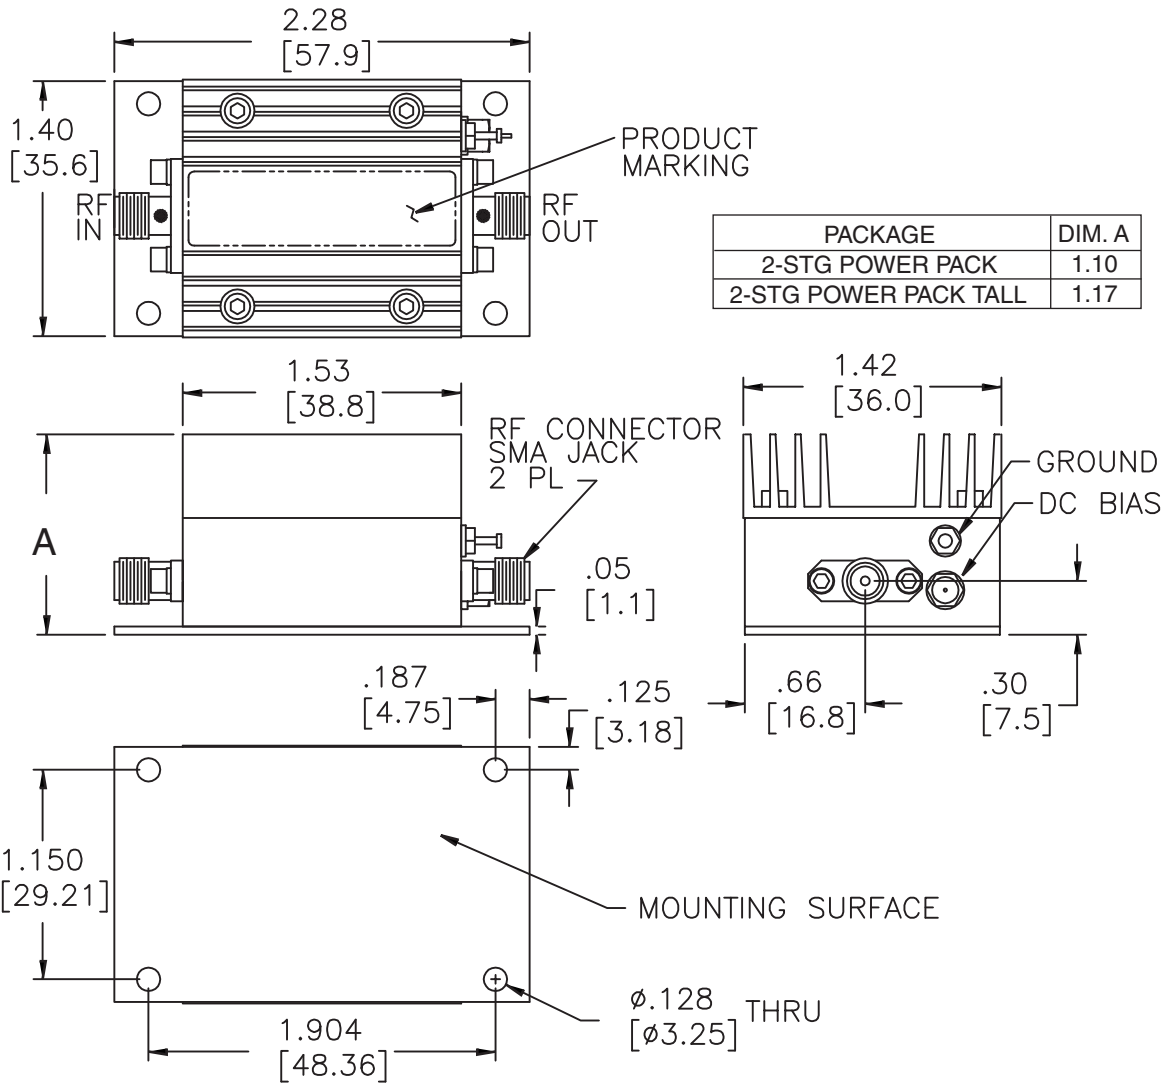

PowerPak™ SMA Case (two-stage)

70 MIL Transistor Package

CougarPak™ (SMA)

(single-stage)

CougarPak™ (SMA)

(two-stage)

CougarPak™ (SMA)

(three-stage)

CougarPak™ CPR (one-stage)

Flatpack (10-pin Gullwing)

PIN 1,2,4,5, 6,7, AND 9 HAVE NO CURRENT.

6 Leaded High Frequency Package

High Frequency CougarPak™ (SMA)

(single-stage)

High Frequency CougarPak™ (SMA)

(two-stage)