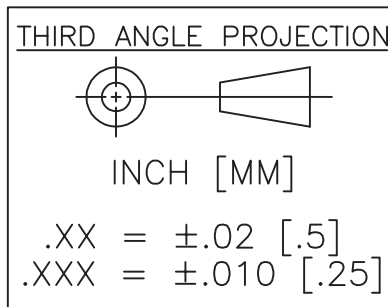

PowerPak™ SMA Case

(three- and four-stage)

SM-38 Amplifier Package

SMT0-8 Amplifier Package

SMT0-8B Amplifier Package

TC-1A

TC-2, TC-4

PACKAGE	DIM "A"	DIM "B"	DIM "C"
TC-2	1.380 [35.05]	1.000 [25.40]	.190 [4.83]
TC-4	2.410 [61.21]	2.000 [50.80]	.205 [5.21]