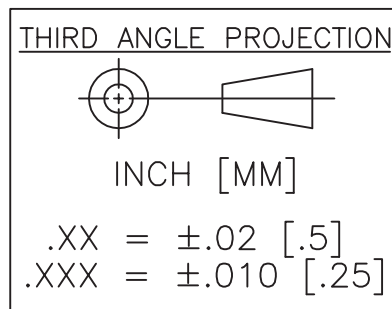

PowerPak™ SMA Case

(three- and four-stage)

SM-38 Amplifier Package

SMT0-8 Amplifier Package

SMT0-8B Amplifier Package

TC-1A

TC-2, TC-4

PACKAGE	DIM "A"	DIM "B"	DIM "C"
TC-2	1.380 [35.05]	1.000 [25.40]	.190 [4.83]
TC-4	2.410 [61.21]	2.000 [50.80]	.205 [5.21]