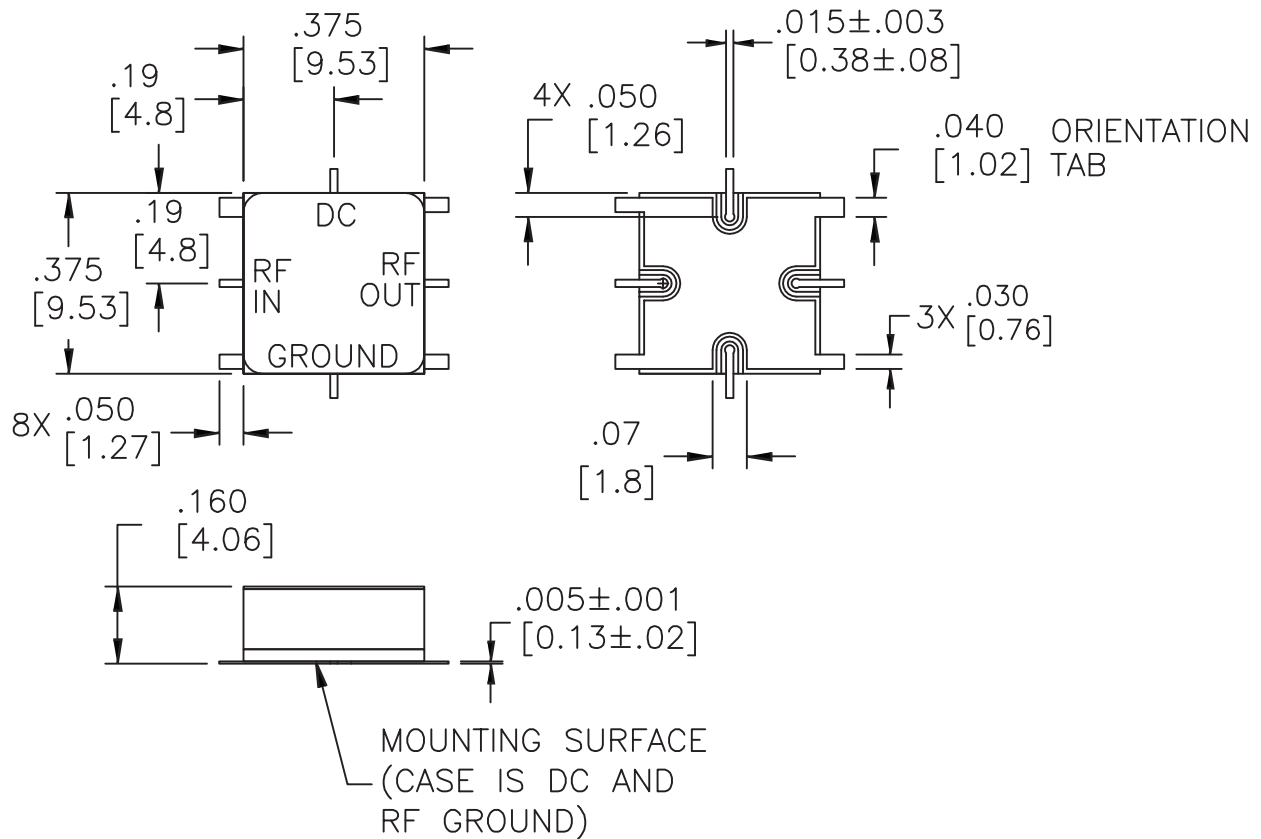

SM-38 Amplifier Package