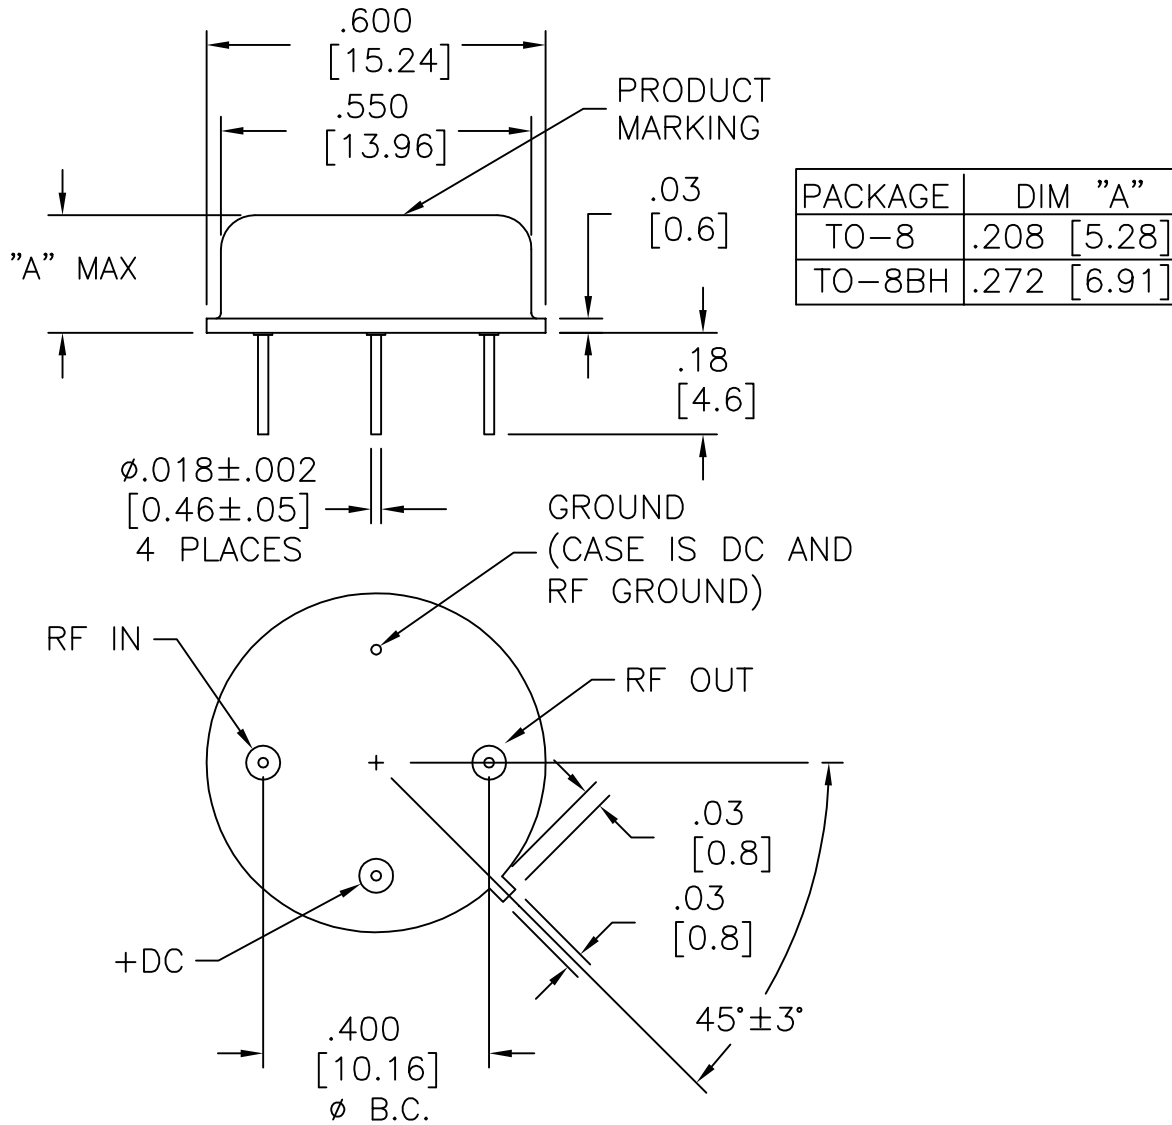

TO-8, TO-8H, TO-8T Amplifier Package

TO-8B, TO-8BH Amplifier SMA Case

PACKAGE	DIM "A"	DIM "B"
TO-8B	.50 [12.7]	.31 [7.9]
TO-8BH	.57 [14.5]	.38 [9.6]

TO-8B, TO-8BH Amplifier

TO-8F Attenuator Package

TO-8U Amplifier Package