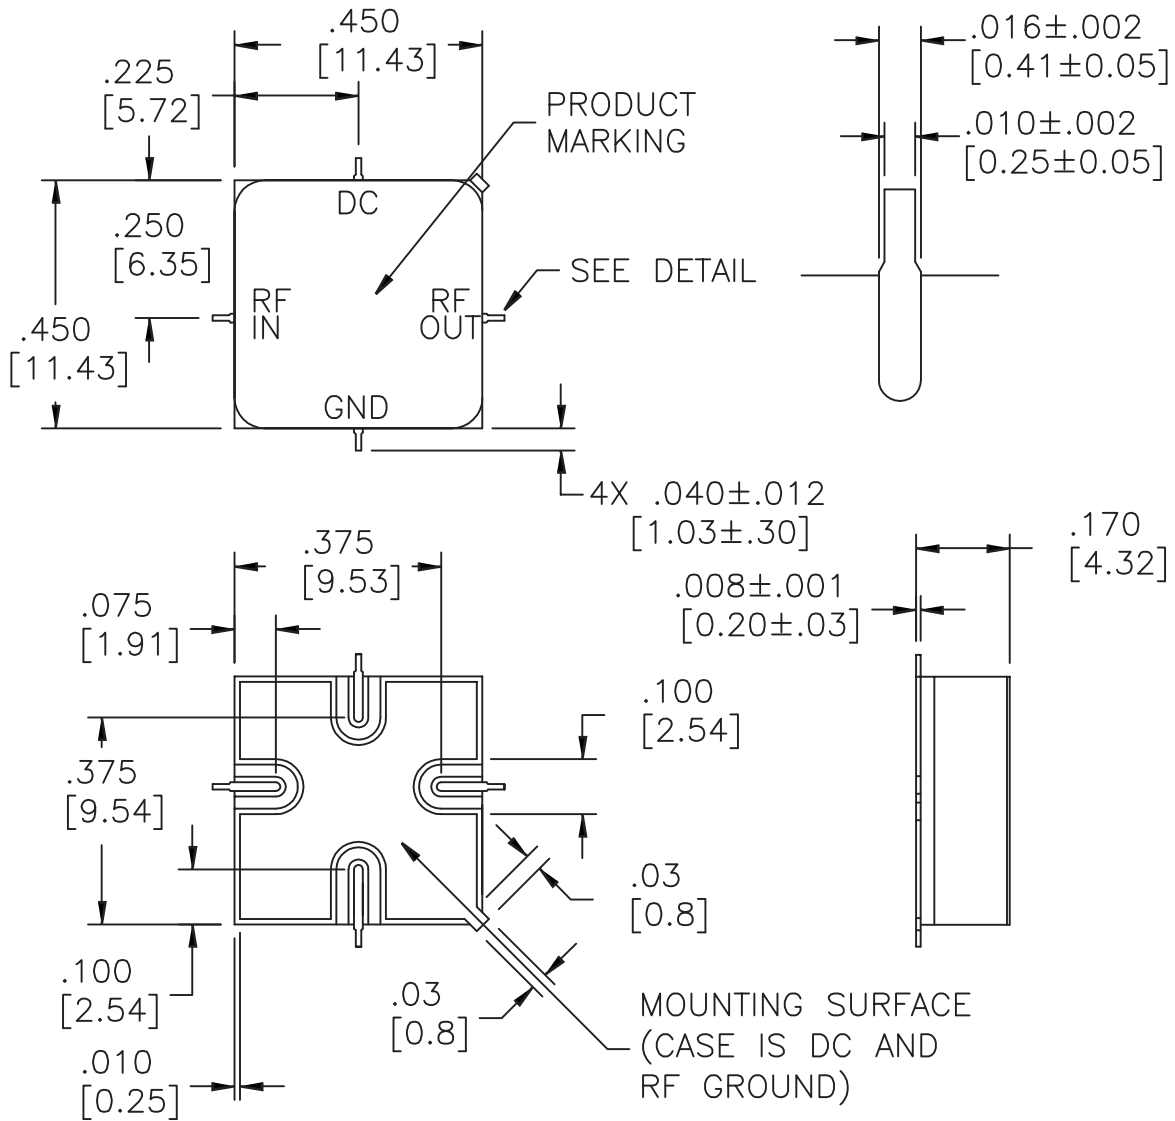

SMT0-8 Amplifier Package